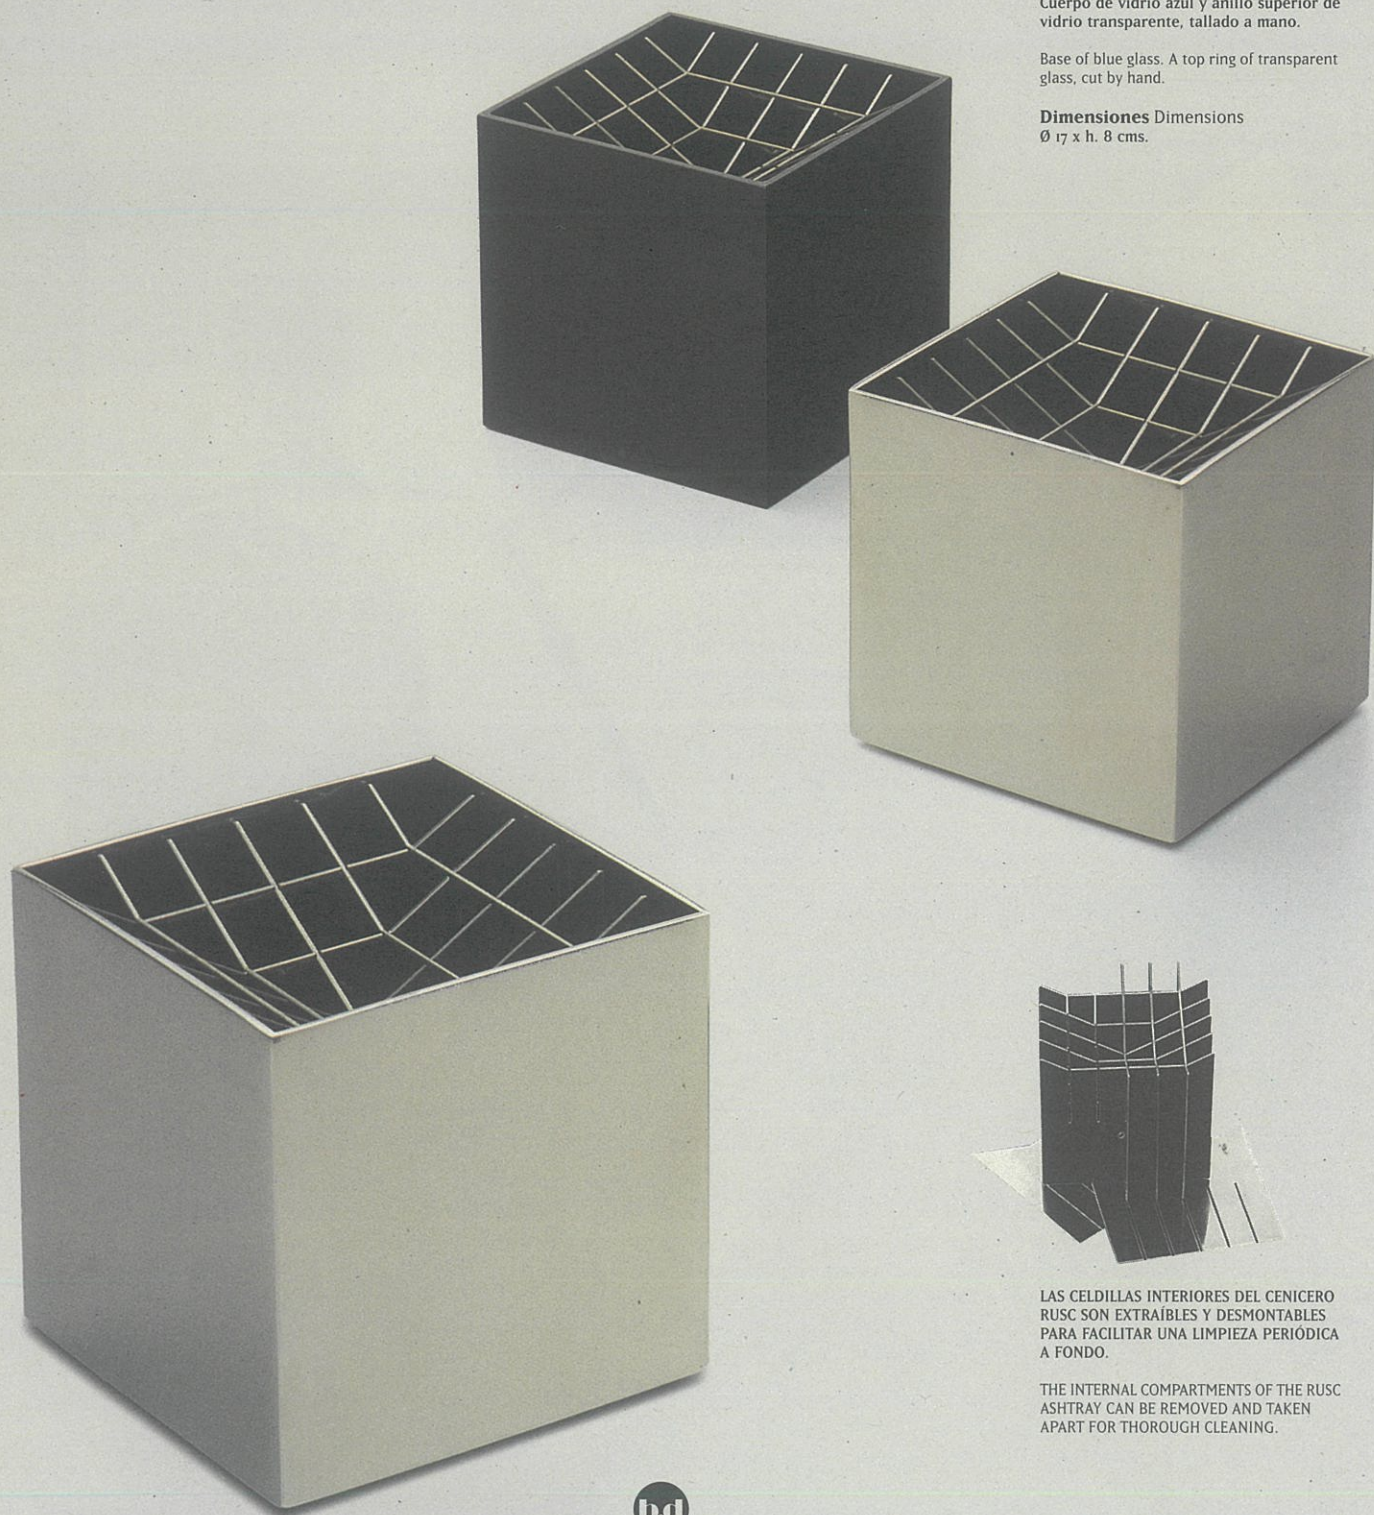

Ceniceros de sobremesa. El sistema de celdillas del modelo Rusc ha sido estudiado para provocar el apagado de los cigarrillos en unos segundos sin apenas producir humo.

Table ashtrays. The system of compartments in the Rusc model is designed to put out a cigarette in a few seconds with very little smoke.

Cenicero Rusc

Celdillas interiores formadas por láminas de acero inoxidable, extraíbles y desmontables. Caja exterior en baquelita negra o acero inoxidable.

Inner compartments formed by plates of stainless steel which can be removed and taken apart. Outer case in black bakelite or stainless steel.

Dimensiones Dimensions
9 x 9 x h. 9 cms.

Cenicero Zenio

Cuerpo de vidrio azul y anillo superior de vidrio transparente, tallado a mano.

Base of blue glass. A top ring of transparent glass, cut by hand.

Dimensiones Dimensions
Ø 17 x h. 8 cms.

LAS CELDILLAS INTERIORES DEL Cenicero Rusc SON EXTRAÍBLES Y DESMONTABLES PARA FACILITAR UNA LIMPIEZA PERIÓDICA A FONDO.

THE INTERNAL COMPARTMENTS OF THE Rusc ASHTRAY CAN BE REMOVED AND TAKEN APART FOR THOROUGH CLEANING.