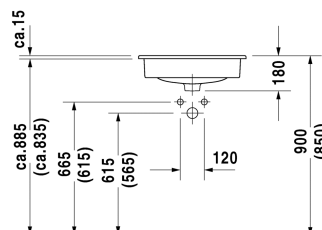

D-Code Vanity basin # 0337540000

| < 545 mm > |

Vanity basin	Dimension	Weight	Order number
countertop basin, with overflow, with tap platform, 545 mm			
Colors			
00 White Alpin			
Variant			
●	545 x 435 mm	11.400 kilogram	0337540000
Suitable products			
Vanity unit wall-mounted 1 pull-out compartment, countertop including one cut-out, for 1 vanity basin central, 800 x 550 mm	800 x 550 mm		KT6794
Vanity unit wall-mounted 1 pull-out compartment, countertop including one cut-out, for 1 vanity basin central, 1000 x 550 mm	1000 x 550 mm		KT6795
Vanity unit wall-mounted 1 pull-out compartment, countertop including one cut-out, for 1 vanity basin central, 1200 x 550 mm	1200 x 550 mm		KT6796
Vanity unit wall-mounted 2 pull-out compartments, 1 countertop with one cut-out or two cut-outs, for 1 or 2 vanity basin(s), 1400 x 550 mm	1400 x 550 mm		KT6797 B/L/R
Vanity unit wall-mounted 2 drawers, upper drawer including cut-out for siphon and siphon cover, countertop including one cut-out, for 1 vanity basin central, 800 x 550 mm	800 x 550 mm		KT6754
Vanity unit wall-mounted 2 drawers, upper drawer including cut-out for siphon and siphon cover, countertop including one cut-out, for 1 vanity basin central, 1000 x 550 mm	1000 x 550 mm		KT6755
Vanity unit wall-mounted 2 drawers, upper drawer including cut-out for siphon and siphon cover, countertop including one cut-out, for 1 vanity basin central, 1200 x 550 mm	1200 x 550 mm		KT6756
Vanity unit wall-mounted 4 drawers, drawer beneath basin including cut-out for siphon and siphon cover, 1 countertop with one cut-out or two cut-outs, for 1 or 2 vanity basin(s), 1400 x 550 mm	1400 x 550 mm		KT6757 B/L/R
Vanity unit for console compact 1 pull-out compartment, 700 x 478 mm	700 x 478 mm		DS5301
Vanity unit for console compact 1 pull-out compartment, 800 x 478 mm	800 x 478 mm		DS5302