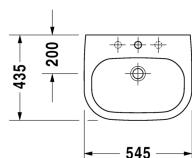

D-Code Vanity basin # 0337540000

| < 545 mm > |

Vanity basin	Dimension	Weight	Order number
countertop basin, with overflow, with tap platform, 545 mm			
Colors			
00 White Alpin			
Variant			
●	545 x 435 mm	11.400 kilogram	0337540000
Suitable products			
Vanity unit wall-mounted 1 pull-out compartment, countertop including one cut-out, for 1 vanity basin central, 800 x 550 mm	800 x 550 mm		KT6794
Vanity unit wall-mounted 1 pull-out compartment, countertop including one cut-out, for 1 vanity basin central, 1000 x 550 mm	1000 x 550 mm		KT6795
Vanity unit wall-mounted 1 pull-out compartment, countertop including one cut-out, for 1 vanity basin central, 1200 x 550 mm	1200 x 550 mm		KT6796
Vanity unit wall-mounted 2 pull-out compartments, 1 countertop with one cut-out or two cut-outs, for 1 or 2 vanity basin(s), 1400 x 550 mm	1400 x 550 mm		KT6797 B/L/R
Vanity unit wall-mounted 2 drawers, upper drawer including cut-out for siphon and siphon cover, countertop including one cut-out, for 1 vanity basin central, 800 x 550 mm	800 x 550 mm		KT6754
Vanity unit wall-mounted 2 drawers, upper drawer including cut-out for siphon and siphon cover, countertop including one cut-out, for 1 vanity basin central, 1000 x 550 mm	1000 x 550 mm		KT6755
Vanity unit wall-mounted 2 drawers, upper drawer including cut-out for siphon and siphon cover, countertop including one cut-out, for 1 vanity basin central, 1200 x 550 mm	1200 x 550 mm		KT6756
Vanity unit wall-mounted 4 drawers, drawer beneath basin including cut-out for siphon and siphon cover, 1 countertop with one cut-out or two cut-outs, for 1 or 2 vanity basin(s), 1400 x 550 mm	1400 x 550 mm		KT6757 B/L/R
Vanity unit for console compact 1 pull-out compartment, 700 x 478 mm	700 x 478 mm		DS5301
Vanity unit for console compact 1 pull-out compartment, 800 x 478 mm	800 x 478 mm		DS5302