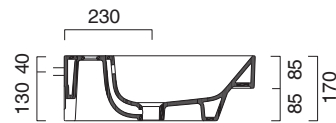

CE EN 14688 - CL20