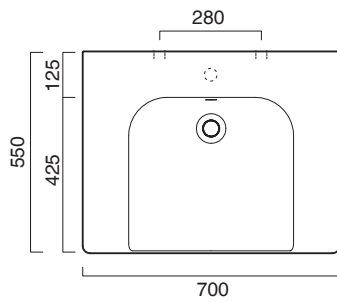

SFERA COMFORT 70x55

CATALANO
THE ESSENCE OF CERAMICS

cod. 170HE00

Installazione sospesa. **CON TROPPOPIENO.**
It can be installed wall-hung. WITH OVERFLOW.
Installation hängend.

 EN 14688 - CL20

Sifone: 5SIFL00