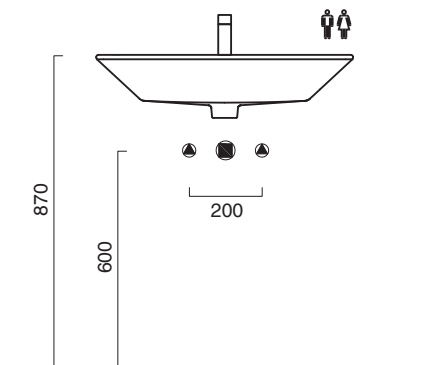

SFERA COMFORT 70x55

CATALANO
THE ESSENCE OF CERAMICS

cod. 170HE00

Installazione sospesa. **CON TROPPOPIENO.**
It can be installed wall-hung. WITH OVERFLOW.
Installation hängend.

 EN 14688 - CL20

Sifone: 5SIFL00