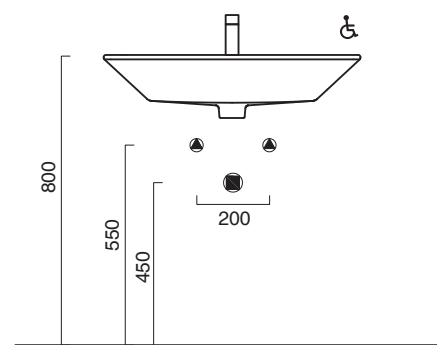

SFERA COMFORT 70x55

CATALANO
THE ESSENCE OF CERAMICS

cod. 170HE00

Installazione sospesa. **CON TROPPOPIENO.**
It can be installed wall-hung. WITH OVERFLOW.
Installation hängend.

 EN 14688 - CL20

Sifone: 5SIFL00