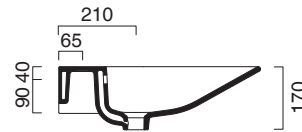

SFERA COMFORT 70x55

CATALANO
THE ESSENCE OF CERAMICS

cod. 170HE00

Installazione sospesa. **CON TROPPOPIENO.**
It can be installed wall-hung. WITH OVERFLOW.
Installation hängend.

 EN 14688 - CL20

Sifone: 5SIFL00