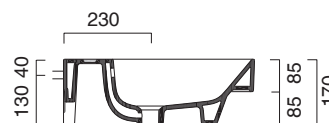

CE EN 14688 - CL20