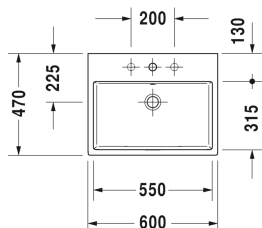

Vero Air Washbasin, furniture washbasin # 2350600000 /
2350600060 / 2350600041 / 2350600070

| < 600 mm > |

Washbasin, furniture washbasin	Dimension	Weight	Order number
with tap platform, underneath glazed, 600 mm			
Colors			
00 White Alpin			
Variant			
● with overflow	600 x 470 mm	17.300 kilogram	2350600000
☒ with overflow	600 x 470 mm	17.300 kilogram	2350600060
● without overflow	600 x 470 mm	17.300 kilogram	2350600041
☒ without overflow	600 x 470 mm	17.300 kilogram	2350600070
Sanitary ceramics with the special WonderGliss surface finish will remain clean and attractive-looking for a long time to come. When ordering WonderGliss please add a "1" as eleventh digit to the model number.			
Accessory for ceramics			
Push-open waste for washbasins with overflow		0.400 kilogram	005052
Slotted waste for washbasins without overflow	75 mm	0.400 kilogram	005038
Accessory			
Towel rail square tube 14 mm, for washbasin # 045460, 235060, 235360, 235660, 236860	550 mm	0.400 kilogram	003037
Design Siphon		1.500 kilogram	005036
Suitable products			
Metal console height adjustable +50 mm, for washbasin # 045460, 235060,			003063