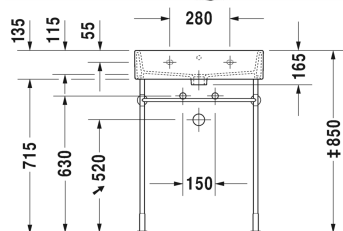

Vero Air Washbasin, furniture washbasin # 2350600000 /
2350600060 / 2350600041 / 2350600070

| < 600 mm > |

Washbasin, furniture washbasin	Dimension	Weight	Order number
with tap platform, underneath glazed, 600 mm			
Colors			
00 White Alpin			
Variant			
● with overflow	600 x 470 mm	17.300 kilogram	2350600000
☒ with overflow	600 x 470 mm	17.300 kilogram	2350600060
● without overflow	600 x 470 mm	17.300 kilogram	2350600041
☒ without overflow	600 x 470 mm	17.300 kilogram	2350600070
Sanitary ceramics with the special WonderGliss surface finish will remain clean and attractive-looking for a long time to come. When ordering WonderGliss please add a "1" as eleventh digit to the model number.			
Accessory for ceramics			
Push-open waste for washbasins with overflow		0.400 kilogram	005052
Slotted waste for washbasins without overflow	75 mm	0.400 kilogram	005038
Accessory			
Towel rail square tube 14 mm, for washbasin # 045460, 235060, 235360, 235660, 236860	550 mm	0.400 kilogram	003037
Design Siphon		1.500 kilogram	005036
Suitable products			
Metal console height adjustable +50 mm, for washbasin # 045460, 235060,			003063