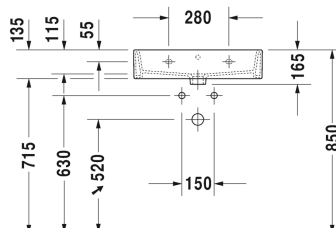

Vero Air Washbasin, furniture washbasin # 2350600000 /
2350600060 / 2350600041 / 2350600070

| < 600 mm > |

Washbasin, furniture washbasin	Dimension	Weight	Order number
with tap platform, underneath glazed, 600 mm			
Colors			
00 White Alpin			
Variant			
● with overflow	600 x 470 mm	17.300 kilogram	2350600000
☒ with overflow	600 x 470 mm	17.300 kilogram	2350600060
● without overflow	600 x 470 mm	17.300 kilogram	2350600041
☒ without overflow	600 x 470 mm	17.300 kilogram	2350600070
Sanitary ceramics with the special WonderGliss surface finish will remain clean and attractive-looking for a long time to come. When ordering WonderGliss please add a "1" as eleventh digit to the model number.			
Accessory for ceramics			
Push-open waste for washbasins with overflow		0.400 kilogram	005052
Slotted waste for washbasins without overflow	75 mm	0.400 kilogram	005038
Accessory			
Towel rail square tube 14 mm, for washbasin # 045460, 235060, 235360, 235660, 236860	550 mm	0.400 kilogram	003037
Design Siphon		1.500 kilogram	005036
Suitable products			
Metal console height adjustable +50 mm, for washbasin # 045460, 235060,			003063