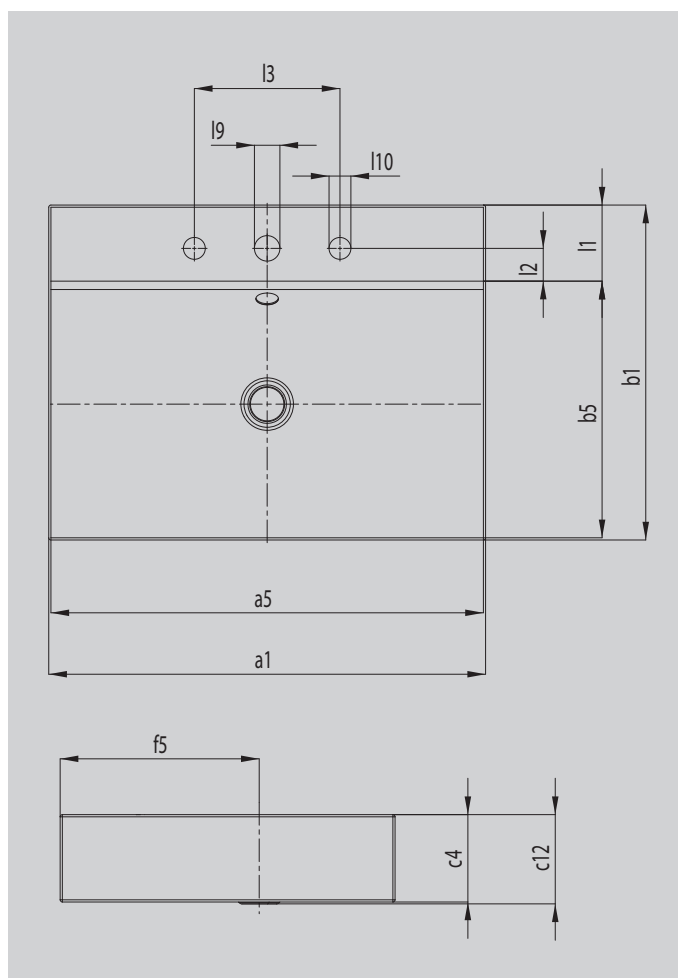

SILENIO INSET COUNTERTOP WASHBASIN

- fluid and sensually modern design all at once
- optimum comfort through generous dimensioning of the washbasin
- soft, organic interior shape
- geometry allows fittings with short spout leaving ample space for washing
- together with the SILENIO bath and SCONA shower surface, they form a perfect bathroom fitted out entirely with steel enamel
- designed by Anke Salomon

Similar illustration

Model		3042
External length	a_1	600 mm
Internal length	a_5	594 mm
External width	b_1	460 mm
Internal width	b_5	353 mm
Height of rim	c_4	120 mm
Distance basin surface to bottom edge of waste hole	c_{12}	123 mm
Distance rear edge to centre of waste hole	f_5	273 mm
Depth of tap deck	l_1	105 mm
Distance tap holes to edge	l_2	45 mm
Distance external tap holes (for 3 tap holes)	l_3	200 mm
Diameter of centre tap hole	l_9	Ø 35 mm
Diameter of outside tap hole (for 3 tap holes only)	l_{10}	Ø 30 mm
Net weight		13 kg