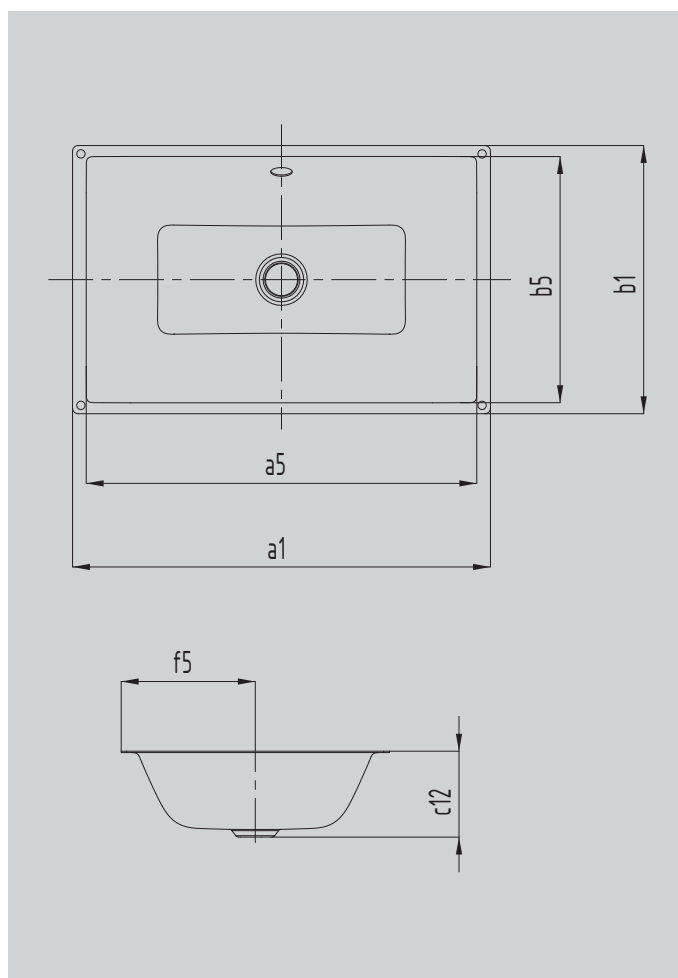

PURO UNDERCOUNTER WASHBASIN

- elegant rectangular washbasin in a classically minimalist design
- reduced precise edges
- very generous interior dimensions
- clean and timeless lines – immortalised in long-lasting KALDEWEI steel enamel
- harmonises perfectly with the PURO bath series
- designed by Anke Salomon

Similar illustration

Model		3160
External length	a_1	600 mm
Internal length	a_5	561 mm
External width	b_1	385 mm
Internal width	b_5	354 mm
Distance basin surface to bottom edge of waste hole	c_{12}	125 mm
Distance rear edge to centre of waste hole	f_5	193 mm
Net weight		6 kg