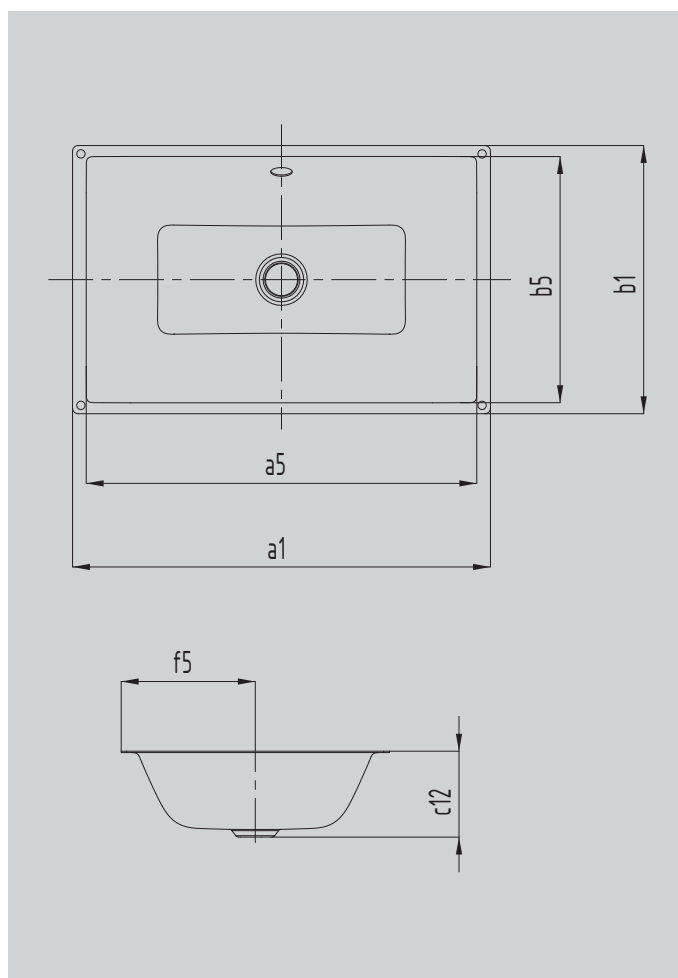

# PURO UNDERCOUNTER WASHBASIN

- elegant rectangular washbasin in a classically minimalist design
- reduced precise edges
- very generous interior dimensions
- clean and timeless lines – immortalised in long-lasting KALDEWEI steel enamel
- harmonises perfectly with the PURO bath series
- designed by Anke Salomon

Similar illustration

|   |          |        |
|---|----------|--------|
| Model   |          | 3161   |
| External length                                     | $a_1$    | 900 mm |
| Internal length                                     | $a_5$    | 860 mm |
| External width                                      | $b_1$    | 385 mm |
| Internal width                                      | $b_5$    | 354 mm |
| Distance basin surface to bottom edge of waste hole | $c_{12}$ | 125 mm |
| Distance rear edge to centre of waste hole          | $f_5$    | 193 mm |
| Net weight  |          | 9 kg   |