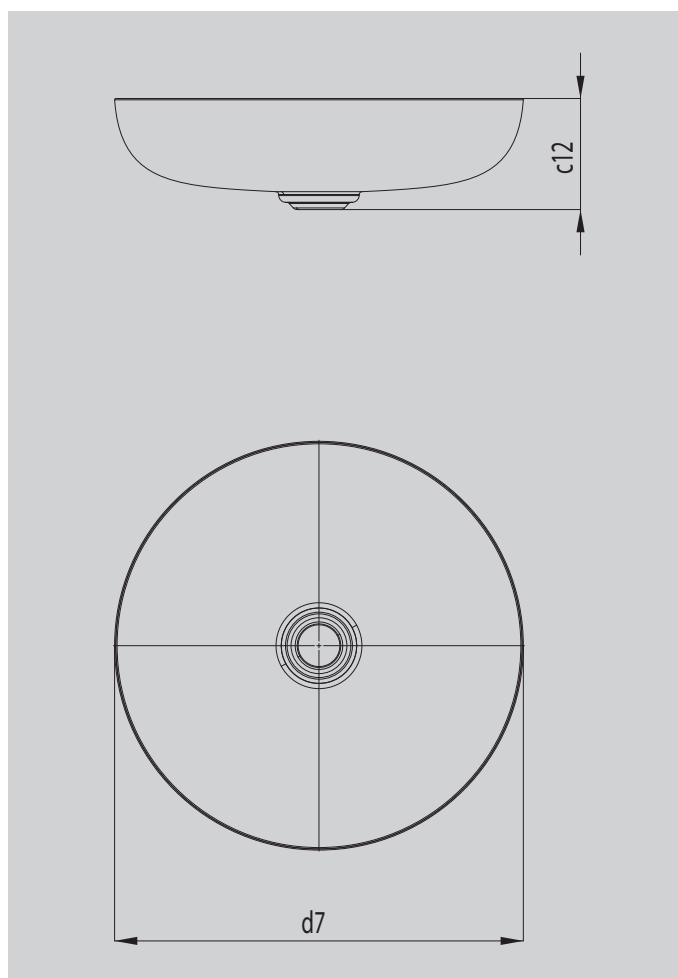

# MIENA WASHBOWL

- Premium products redefine the concept of sophisticated minimalism
- Iconic in bathroom design: ideal for combination with elegant fittings
- Versatile combination with bathtubs and shower surfaces designed for a "perfect match"
- made of KALDEWEI steel enamel – resilient and durable material matched perfectly to the design
- designed by Anke Salomon

Similar illustration

Model	3181
Distance basin surface to bottom edge of waste hole $c_{12}$	122 mm
External diameter $d_7$	380 mm
Net weight	4 kg
Diameter	380 mm