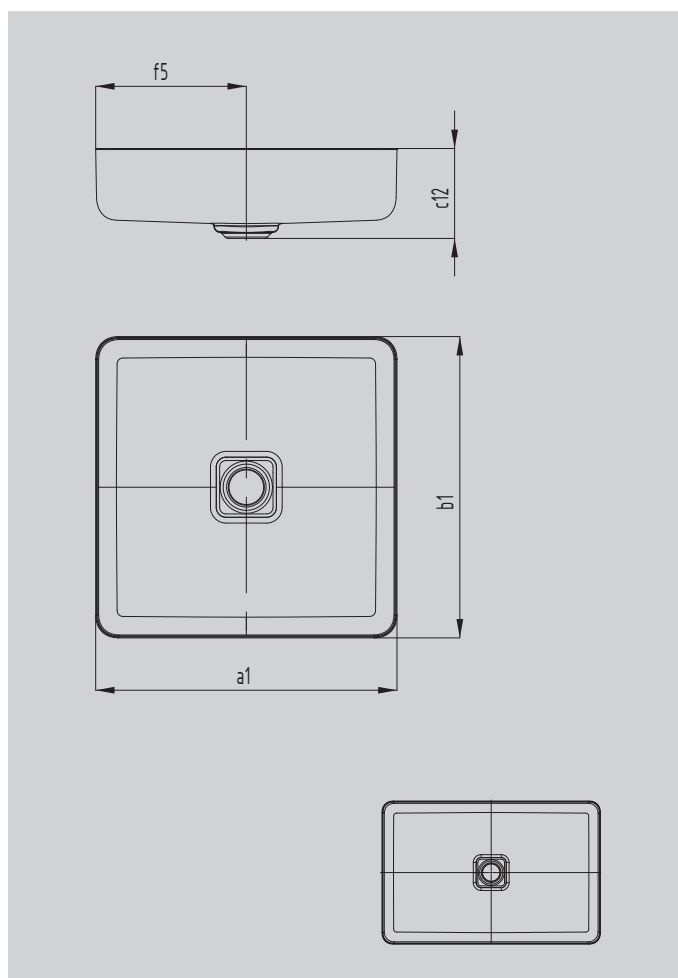

MIENA WASHBOWL

- Premium products redefine the concept of sophisticated minimalism
- Iconic in bathroom design: ideal for combination with elegant fittings
- Versatile combination with bathtubs and shower surfaces designed for a "perfect match"
- made of KALDEWEI steel enamel – resilient and durable material matched perfectly to the design
- designed by Anke Salomon

Similar illustration

Model		3184
External length	a_1	400 mm
External width	b_1	400 mm
Distance basin surface to bottom edge of waste hole	c_{12}	119 mm
Distance rear edge to centre of waste hole	f_5	200 mm
Net weight		6 kg