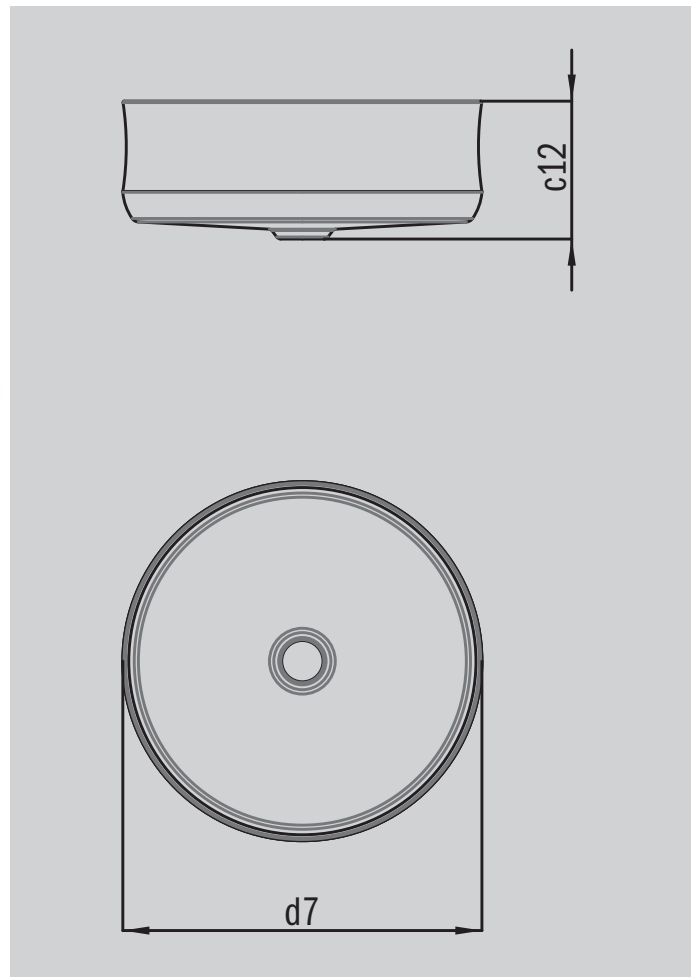

MING WASHBASIN BOWL

- Premium products redefine the concept of sophisticated minimalism
- The traditional and the modern in perfect harmony
- Iconic in bathroom design: ideal for combination with elegant fittings
- Luxurious bathroom design thanks to focus on lavish comfort
- made of KALDEWEI steel enamel

Similar illustration

Model		3186
Distance basin surface to bottom edge of waste hole	c_{12}	154 mm
External diameter	d_7	400 mm
Diameter		400 mm
Net weight		6 kg