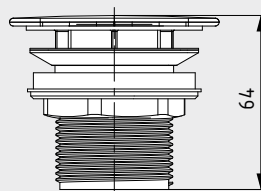

FREE-FLOW WASTE WITH ENAMELLED COVER

- Free-flow waste for washbasins without overflow function

Model 3905

Model 3904

Dimensions in mm

Free-flow waste	Model Order no.	Colour price groups		EUR
		Alpine white (I)	Sanitary Colours (II, III) / Coord. Colours (IV)*	
with square cover suitable for CONO and EMERSON washbasins and the MIENA washbowl	3905 905900000xxx			
with round cover suitable for CENTRO washbasins and MIENA washbowl	3904 905800000xxx			

*see page 86. Available from October 2017.

OPTIONAL ACCESSORIES FOR WASTE SYSTEMS

FREE-FLOW WASTE WITH CHROME COVER

- Free-flow waste for washbasins without overflow function

Model 3906

Dimensions in mm

Free-flow waste	Model Order no.	EUR
with chrome cover suitable for SILENIO washbasins without overflow and PURO handbasin	3906 90500000999	