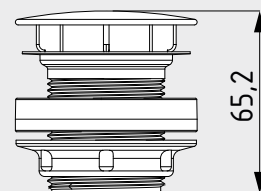

*see page 86. Available from October 2017.

OPTIONAL ACCESSORIES FOR WASTE SYSTEMS

FREE-FLOW WASTE WITH CHROME COVER

- Free-flow waste for washbasins without overflow function

Model 3906

Dimensions in mm

Free-flow waste	Model Order no.	EUR
with chrome cover suitable for SILENIO washbasins without overflow and PURO handbasin	3906 90500000999	