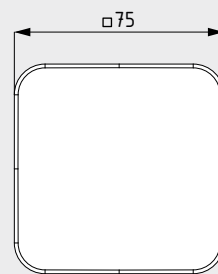

FREE-FLOW WASTE WITH ENAMELLED COVER

- Free-flow waste for washbasins without overflow function

Model 3905

Model 3904

Dimensions in mm

Free-flow waste	Model Order no.	Colour price groups		EUR
		Alpine white (I)	Sanitary Colours (II, III) / Coord. Colours (IV)*	
with square cover suitable for CONO and EMERSON washbasins and the MIENA washbowl	3905 905900000xxx			
with round cover suitable for CENTRO washbasins and MIENA washbowl	3904 905800000xxx			

*see page 86. Available from October 2017.

OPTIONAL ACCESSORIES FOR WASTE SYSTEMS

FREE-FLOW WASTE WITH CHROME COVER

- Free-flow waste for washbasins without overflow function

Model 3906

Dimensions in mm

Free-flow waste	Model Order no.	EUR
with chrome cover suitable for SILENIO washbasins without overflow and PURO handbasin	3906 90500000999	