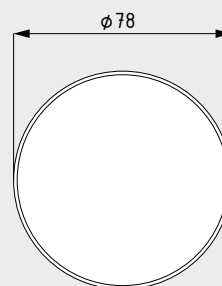

FREE-FLOW WASTE WITH ENAMELLED COVER

- Free-flow waste for washbasins without overflow function

Model 3905

Model 3904

Dimensions in mm

Free-flow waste	Model Order no.	Colour price groups		EUR
		Alpine white (I)	Sanitary Colours (II, III) / Coord. Colours (IV)*	
with square cover suitable for CONO and EMERSON washbasins and the MIENA washbowl	3905 905900000xxx			
with round cover suitable for CENTRO washbasins and MIENA washbowl	3904 905800000xxx			

*see page 86. Available from October 2017.

OPTIONAL ACCESSORIES FOR WASTE SYSTEMS

FREE-FLOW WASTE WITH CHROME COVER

- Free-flow waste for washbasins without overflow function

Model 3906

Dimensions in mm

Free-flow waste	Model Order no.	EUR
with chrome cover suitable for SILENIO washbasins without overflow and PURO handbasin	3906 90500000999	