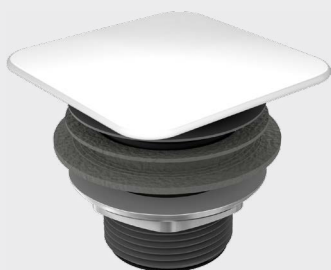

FREE-FLOW WASTE WITH ENAMELLED COVER

- Free-flow waste for washbasins without overflow function

Model 3905

Model 3904

Dimensions in mm

Free-flow waste	Model Order no.	Colour price groups		EUR
		Alpine white (I)	Sanitary Colours (II, III) / Coord. Colours (IV)*	
with square cover suitable for CONO and EMERSON washbasins and the MIENA washbowl	3905 905900000xxx			
with round cover suitable for CENTRO washbasins and MIENA washbowl	3904 905800000xxx			

*see page 86. Available from October 2017.

OPTIONAL ACCESSORIES FOR WASTE SYSTEMS

FREE-FLOW WASTE WITH CHROME COVER

- Free-flow waste for washbasins without overflow function

Model 3906

Dimensions in mm

Free-flow waste	Model Order no.	EUR
with chrome cover suitable for SILENIO washbasins without overflow and PURO handbasin	3906 90500000999	