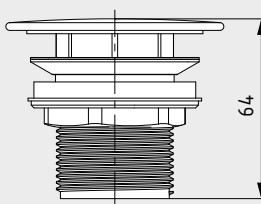

FREE-FLOW WASTE WITH ENAMELLED COVER

- Free-flow waste for washbasins without overflow function

Model 3905

Model 3904

Dimensions in mm

Free-flow waste	Model Order no.	Colour price groups		EUR
		Alpine white (I)	Sanitary Colours (II, III) / Coord. Colours (IV)*	
with square cover suitable for CONO and EMERSON washbasins and the MIENA washbowl	3905 905900000xxx			
with round cover suitable for CENTRO washbasins and MIENA washbowl	3904 905800000xxx			

*see page 86. Available from October 2017.

OPTIONAL ACCESSORIES FOR WASTE SYSTEMS

FREE-FLOW WASTE WITH CHROME COVER

- Free-flow waste for washbasins without overflow function

Model 3906

Dimensions in mm

Free-flow waste	Model Order no.	EUR
with chrome cover suitable for SILENIO washbasins without overflow and PURO handbasin	3906 90500000999	