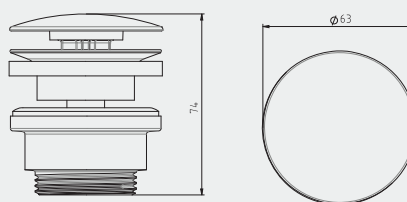

FREE-FLOW WASTE

FREE-FLOW WASTE WITH ENAMELLED COVER

- Free-flow waste for washbasins without overflow function

Model 3905

Model 3904

Dimensions in mm

Free-flow waste	Model Order no.	Colour price groups	
		Alpine white (I)	Sanitary Colours(II,III) / Coord. Colours(IV)
with square cover suitable for CONO and the MIENA washbowl	3905 9059 0000 0xxx		
with round cover suitable for CENTRO washbasins and MIENA washbowl	3904 9058 0000 0xxx		

CHROME-PLATED BRASS PERMANENT WASTE VALVE

- Free-flow waste for washbasins without overflow function

Model 3917

Dimensions in mm

Free-flow waste	Model Order no.	
Chrome-plated brass cover suitable for washbasins without overflow with round, chrome-plated cover	3917 9107 0001 0999	