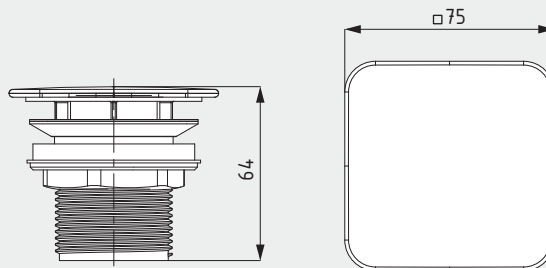

FREE-FLOW WASTE

FREE-FLOW WASTE WITH ENAMELLED COVER

- Free-flow waste for washbasins without overflow function

Model 3905

Model 3904

Dimensions in mm

Free-flow waste	Model Order no.	Colour price groups	
		Alpine white (I)	Sanitary Colours(II,III) / Coord. Colours(IV)
with square cover suitable for CONO and the MIENA washbowl	3905 9059 0000 0xxx		
with round cover suitable for CENTRO washbasins and MIENA washbowl	3904 9058 0000 0xxx		

CHROME-PLATED BRASS PERMANENT WASTE VALVE

- Free-flow waste for washbasins without overflow function

Model 3917

Dimensions in mm

Free-flow waste	Model Order no.	
Chrome-plated brass cover suitable for washbasins without overflow with round, chrome-plated cover	3917 9107 0001 0999	