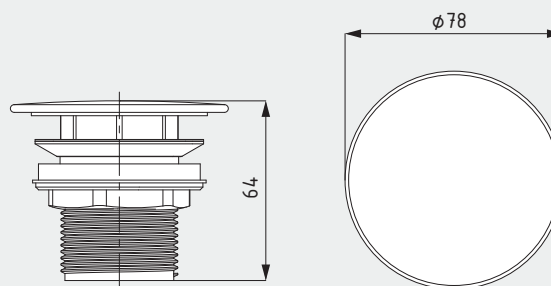

FREE-FLOW WASTE

FREE-FLOW WASTE WITH ENAMELLED COVER

- Free-flow waste for washbasins without overflow function

Model 3905

Model 3904

Dimensions in mm

Free-flow waste	Model Order no.	Colour price groups	
		Alpine white (I)	Sanitary Colours(II,III) / Coord. Colours(IV)
with square cover suitable for CONO and the MIENA washbowl	3905 9059 0000 0xxx		
with round cover suitable for CENTRO washbasins and MIENA washbowl	3904 9058 0000 0xxx		

CHROME-PLATED BRASS PERMANENT WASTE VALVE

- Free-flow waste for washbasins without overflow function

Model 3917

Dimensions in mm

Free-flow waste	Model Order no.	
Chrome-plated brass cover suitable for washbasins without overflow with round, chrome-plated cover	3917 9107 0001 0999	