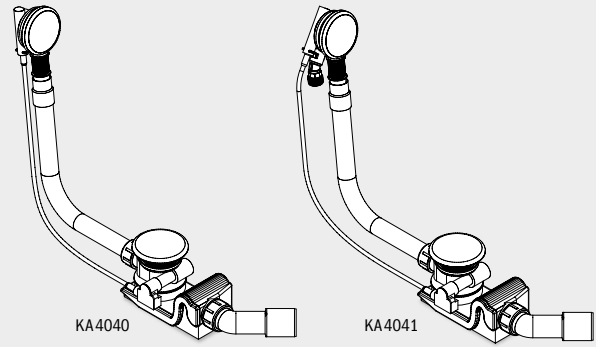

# WATER INLET AND WASTE SYSTEMS

## SPECIAL WASTE AND OVERFLOW FITTINGS

- high-quality fitting with enamelled waste cover and enamelled overflow knob
- integrates harmoniously and elegantly in the bath
- overflow in minimalist design - now even flatter
- also available with integrated filling function
- drainage capacity conforms to DIN EN 274 minimum of 0,8 l/s
- connection hose is not included

Example illustration of model KA4040

Special waste and overflow fitting	Model Order No.	Colour price groups			EUR
		alpine white (I)	Sanitary Colours(II,III)	Coord.Colours(IV)	
with enamelled waste cover and enamelled overflow knob suitable for CONODUO and INCAVA	<b>KA 4080</b> 68777200xxxx	● 217,00	● 283,00	● 305,00	
with integrated filling function with enamelled waste cover and enamelled overflow knob, suitable for CONODUO and INCAVA.	<b>KA 4081</b> 68777202xxxx	● 470,00	● 611,00	● 627,00	
Special waste and overflow fitting	Model Order No.	Colour price groups			EUR
		alpine white (I)	Sanitary Colours(II,III)	Coord.Colours(IV)	
with enamelled waste cover and enamelled overflow knob suitable for ASYMMETRIC DUO	<b>KA 4060</b> 68777204xxxx	● 217,00	● 283,00	● 283,00	
with integrated filling function with enamelled waste cover and enamelled overflow knob, suitable for ASYMMETRIC DUO.	<b>KA 4061</b> 68777206xxxx	● 470,00	● 611,00	● 611,00	
Special waste and overflow fitting	Model Order No.	Colour price groups			EUR
		alpine white (I)	Sanitary Colours(II,III)	Coord.Colours(IV)	
with enamelled waste cover and enamelled overflow knob suitable for CENTRO DUO and ELLIPSO DUO	<b>KA 4040</b> 68777208xxxx	● 217,00	● 283,00	● 305,00	
with integrated filling function with enamelled waste cover and enamelled overflow knob, suitable for CENTRO DUO and ELLIPSO DUO.	<b>KA 4041</b> 68777210xxxx	● 470,00	● 611,00	● 627,00	