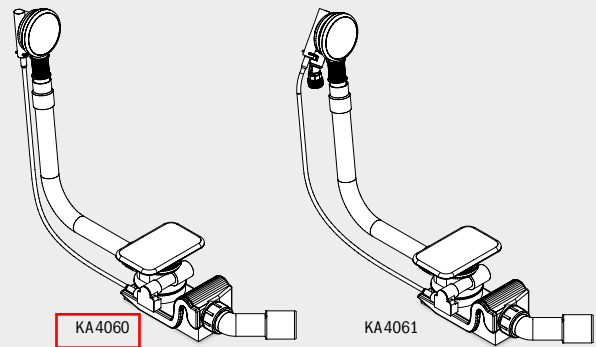

Special waste and overflow fitting	Model Order No.	Colour price groups			EUR
		alpine white (I)	Sanitary Colours(II,III)	Coord.Colours(IV)	
with enamelled waste cover and enamelled overflow knob suitable for CONODUO and INCAVA	KA 4080 68777200xxxx	● 217,00	● 283,00	● 305,00	
with integrated filling function with enamelled waste cover and enamelled overflow knob, suitable for CONODUO and INCAVA.	KA 4081 68777202xxxx	● 470,00	● 611,00	● 627,00	
Special waste and overflow fitting	Model Order No.	Colour price groups			EUR
		alpine white (I)	Sanitary Colours(II,III)	Coord.Colours(IV)	
with enamelled waste cover and enamelled overflow knob suitable for ASYMMETRIC DUO	KA 4060 68777204xxxx	● 217,00	● 283,00	● 283,00	
with integrated filling function with enamelled waste cover and enamelled overflow knob, suitable for ASYMMETRIC DUO.	KA 4061 68777206xxxx	● 470,00	● 611,00	● 611,00	
Special waste and overflow fitting	Model Order No.	Colour price groups			EUR
		alpine white (I)	Sanitary Colours(II,III)	Coord.Colours(IV)	
with enamelled waste cover and enamelled overflow knob suitable for CENTRO DUO and ELLIPSO DUO	KA 4040 68777208xxxx	● 217,00	● 283,00	● 305,00	
with integrated filling function with enamelled waste cover and enamelled overflow knob, suitable for CENTRO DUO and ELLIPSO DUO.	KA 4041 68777210xxxx	● 470,00	● 611,00	● 627,00