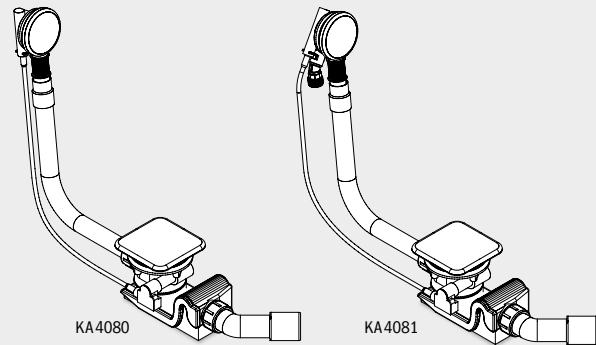

Special waste and overflow fitting	Model Order No.	Colour price groups			EUR
		alpine white (I)	Sanitary Colours(II,III)	Coord.Colours(IV)	
with enamelled waste cover and enamelled overflow knob suitable for CONODUO and INCAVA	KA 4080 68777200xxxx	● 217,00	● 283,00	● 305,00	
with integrated filling function with enamelled waste cover and enamelled overflow knob, suitable for CONODUO and INCAVA.	KA 4081 68777202xxxx	● 470,00	● 611,00	● 627,00	
Special waste and overflow fitting	Model Order No.	Colour price groups			EUR
		alpine white (I)	Sanitary Colours(II,III)	Coord.Colours(IV)	
with enamelled waste cover and enamelled overflow knob suitable for ASYMMETRIC DUO	KA 4060 68777204xxxx	● 217,00	● 283,00	● 283,00	
with integrated filling function with enamelled waste cover and enamelled overflow knob, suitable for ASYMMETRIC DUO.	KA 4061 68777206xxxx	● 470,00	● 611,00	● 611,00	
Special waste and overflow fitting	Model Order No.	Colour price groups			EUR
		alpine white (I)	Sanitary Colours(II,III)	Coord.Colours(IV)	
with enamelled waste cover and enamelled overflow knob suitable for CENTRO DUO and ELLIPSO DUO	KA 4040 68777208xxxx	● 217,00	● 283,00	● 305,00	
with integrated filling function with enamelled waste cover and enamelled overflow knob, suitable for CENTRO DUO and ELLIPSO DUO.	KA 4041 68777210xxxx	● 470,00	● 611,00	● 627,00