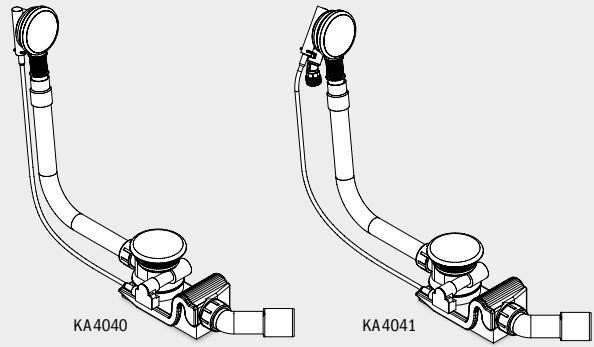

# WATER INLET AND WASTE SYSTEMS

## SPECIAL WASTE AND OVERFLOW FITTINGS

- high-quality fitting with enamelled waste cover and enamelled overflow knob
- integrates harmoniously and elegantly in the bath
- overflow in minimalist design - now even flatter
- also available with integrated filling function
- drainage capacity conforms to DIN EN 274 minimum of 0,8 l/s
- connection hose is not included

Example illustration of model KA4040

Special waste and overflow fitting	Model Order No.	Colour price groups			EUR
		alpine white (I)	Sanitary Colours(II,III)	Coord.Colours(IV)	
with enamelled waste cover and enamelled overflow knob suitable for CONODUO and INCAVA	<b>KA 4080</b> 68777200xxxx	● 217,00	● 283,00	● 305,00	
with integrated filling function with enamelled waste cover and enamelled overflow knob, suitable for CONODUO and INCAVA.	<b>KA 4081</b> 68777202xxxx	● 470,00	● 611,00	● 627,00	
Special waste and overflow fitting	Model Order No.	Colour price groups			EUR
		alpine white (I)	Sanitary Colours(II,III)	Coord.Colours(IV)	
with enamelled waste cover and enamelled overflow knob suitable for ASYMMETRIC DUO	<b>KA 4060</b> 68777204xxxx	● 217,00	● 283,00	● 283,00	
with integrated filling function with enamelled waste cover and enamelled overflow knob, suitable for ASYMMETRIC DUO.	<b>KA 4061</b> 68777206xxxx	● 470,00	● 611,00	● 611,00	
Special waste and overflow fitting	Model Order No.	Colour price groups			EUR
		alpine white (I)	Sanitary Colours(II,III)	Coord.Colours(IV)	
with enamelled waste cover and enamelled overflow knob suitable for CENTRO DUO and ELLIPSO DUO	<b>KA 4040</b> 68777208xxxx	● 217,00	● 283,00	● 305,00	
with integrated filling function with enamelled waste cover and enamelled overflow knob, suitable for CENTRO DUO and ELLIPSO DUO.	<b>KA 4041</b> 68777210xxxx	● 470,00	● 611,00	● 627,00	