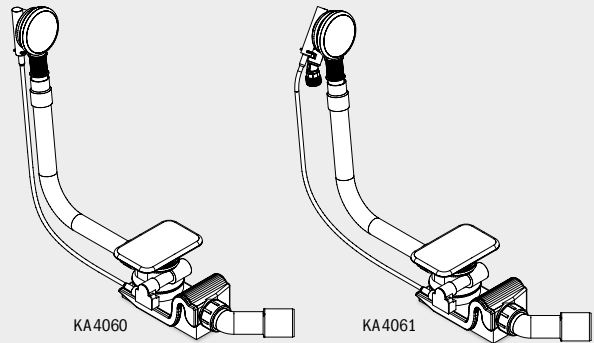

Special waste and overflow fitting	Model Order No.	Colour price groups			EUR
		alpine white (I)	Sanitary Colours(II,III)	Coord.Colours(IV)	
with enamelled waste cover and enamelled overflow knob suitable for CONODUO and INCAVA	KA 4080 68777200xxxx	● 217,00	● 283,00	● 305,00	
with integrated filling function with enamelled waste cover and enamelled overflow knob, suitable for CONODUO and INCAVA.	KA 4081 68777202xxxx	● 470,00	● 611,00	● 627,00	
Special waste and overflow fitting	Model Order No.	Colour price groups			EUR
		alpine white (I)	Sanitary Colours(II,III)	Coord.Colours(IV)	
with enamelled waste cover and enamelled overflow knob suitable for ASYMMETRIC DUO	KA 4060 68777204xxxx	● 217,00	● 283,00	● 283,00	
with integrated filling function with enamelled waste cover and enamelled overflow knob, suitable for ASYMMETRIC DUO.	KA 4061 68777206xxxx	● 470,00	● 611,00	● 611,00	
Special waste and overflow fitting	Model Order No.	Colour price groups			EUR
		alpine white (I)	Sanitary Colours(II,III)	Coord.Colours(IV)	
with enamelled waste cover and enamelled overflow knob suitable for CENTRO DUO and ELLIPSO DUO	KA 4040 68777208xxxx	● 217,00	● 283,00	● 305,00	
with integrated filling function with enamelled waste cover and enamelled overflow knob, suitable for CENTRO DUO and ELLIPSO DUO.	KA 4041 68777210xxxx	● 470,00	● 611,00	● 627,00