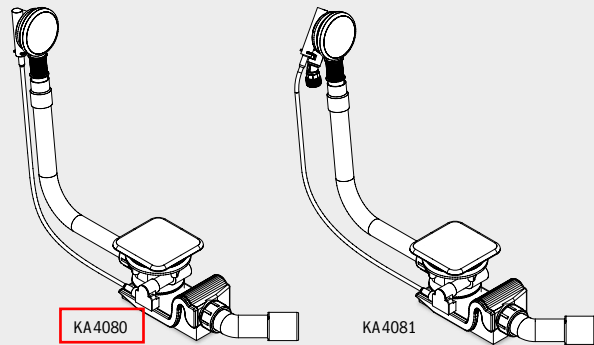

Special waste and overflow fitting	Model Order No.	Colour price groups			EUR
		alpine white (I)	Sanitary Colours(II,III)	Coord.Colours(IV)	
with enamelled waste cover and enamelled overflow knob suitable for CONODUO and INCAVA	KA 4080 68777200xxxx	● 217,00	● 283,00	● 305,00	
with integrated filling function with enamelled waste cover and enamelled overflow knob, suitable for CONODUO and INCAVA.	KA 4081 68777202xxxx	● 470,00	● 611,00	● 627,00	
Special waste and overflow fitting	Model Order No.	Colour price groups			EUR
		alpine white (I)	Sanitary Colours(II,III)	Coord.Colours(IV)	
with enamelled waste cover and enamelled overflow knob suitable for ASYMMETRIC DUO	KA 4060 68777204xxxx	● 217,00	● 283,00	● 283,00	
with integrated filling function with enamelled waste cover and enamelled overflow knob, suitable for ASYMMETRIC DUO.	KA 4061 68777206xxxx	● 470,00	● 611,00	● 611,00	
Special waste and overflow fitting	Model Order No.	Colour price groups			EUR
		alpine white (I)	Sanitary Colours(II,III)	Coord.Colours(IV)	
with enamelled waste cover and enamelled overflow knob suitable for CENTRO DUO and ELLIPSO DUO	KA 4040 68777208xxxx	● 217,00	● 283,00	● 305,00	
with integrated filling function with enamelled waste cover and enamelled overflow knob, suitable for CENTRO DUO and ELLIPSO DUO.	KA 4041 68777210xxxx	● 470,00	● 611,00	● 627,00