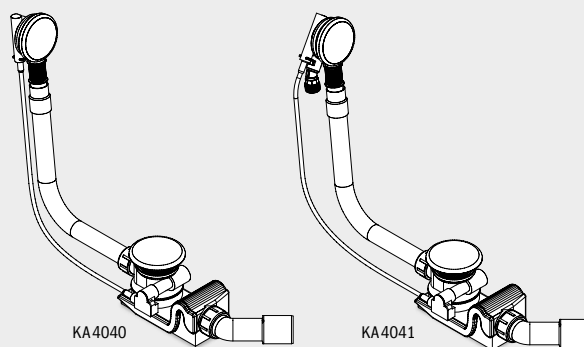

Special waste and overflow fitting	Model Order No.	Colour price groups			EUR
		alpine white (I)	Sanitary Colours(II,III)	Coord.Colours(IV)	
with enamelled waste cover and enamelled overflow knob suitable for CONODUO and INCAVA	KA 4080 68777200xxxx	● 217,00	● 283,00	● 305,00	
with integrated filling function with enamelled waste cover and enamelled overflow knob, suitable for CONODUO and INCAVA.	KA 4081 68777202xxxx	● 470,00	● 611,00	● 627,00	
Special waste and overflow fitting	Model Order No.	Colour price groups			EUR
		alpine white (I)	Sanitary Colours(II,III)	Coord.Colours(IV)	
with enamelled waste cover and enamelled overflow knob suitable for ASYMMETRIC DUO	KA 4060 68777204xxxx	● 217,00	● 283,00	● 283,00	
with integrated filling function with enamelled waste cover and enamelled overflow knob, suitable for ASYMMETRIC DUO.	KA 4061 68777206xxxx	● 470,00	● 611,00	● 611,00	
Special waste and overflow fitting	Model Order No.	Colour price groups			EUR
		alpine white (I)	Sanitary Colours(II,III)	Coord.Colours(IV)	
with enamelled waste cover and enamelled overflow knob suitable for CENTRO DUO and ELLIPSO DUO	KA 4040 68777208xxxx	● 217,00	● 283,00	● 305,00	
with integrated filling function with enamelled waste cover and enamelled overflow knob, suitable for CENTRO DUO and ELLIPSO DUO.	KA 4041 68777210xxxx	● 470,00	● 611,00	● 627,00