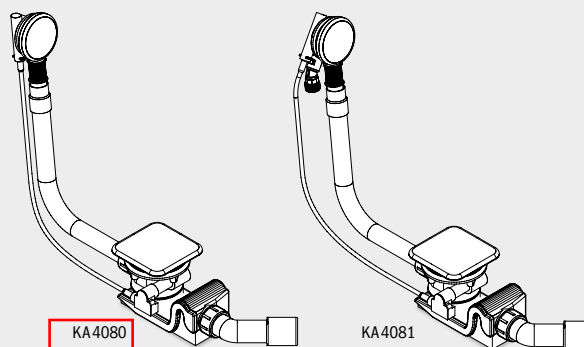

Special waste and overflow fitting	Model Order No.	Colour price groups			EUR
		alpine white (I)	Sanitary Colours(II,III)	Coord.Colours(IV)	
with enamelled waste cover and enamelled overflow knob suitable for CONODUO and INCAVA	KA 4080 68777200xxxx	● 217,00	● 283,00	● 305,00	
with integrated filling function with enamelled waste cover and enamelled overflow knob, suitable for CONODUO and INCAVA.	KA 4081 68777202xxxx	● 470,00	● 611,00	● 627,00	
Special waste and overflow fitting	Model Order No.	Colour price groups			EUR
		alpine white (I)	Sanitary Colours(II,III)	Coord.Colours(IV)	
with enamelled waste cover and enamelled overflow knob suitable for ASYMMETRIC DUO	KA 4060 68777204xxxx	● 217,00	● 283,00	● 283,00	
with integrated filling function with enamelled waste cover and enamelled overflow knob, suitable for ASYMMETRIC DUO.	KA 4061 68777206xxxx	● 470,00	● 611,00	● 611,00	
Special waste and overflow fitting	Model Order No.	Colour price groups			EUR
		alpine white (I)	Sanitary Colours(II,III)	Coord.Colours(IV)	
with enamelled waste cover and enamelled overflow knob suitable for CENTRO DUO and ELLIPSO DUO	KA 4040 68777208xxxx	● 217,00	● 283,00	● 305,00	
with integrated filling function with enamelled waste cover and enamelled overflow knob, suitable for CENTRO DUO and ELLIPSO DUO.	KA 4041 68777210xxxx	● 470,00	● 611,00	● 627,00