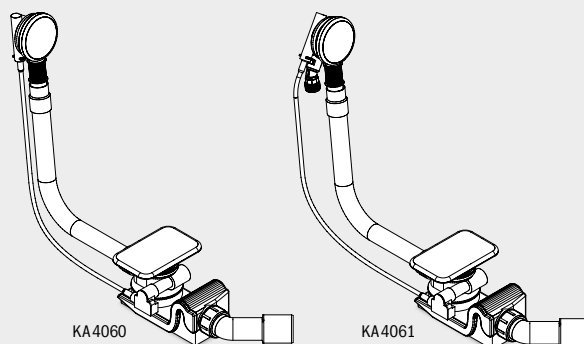

Special waste and overflow fitting	Model Order No.	Colour price groups			EUR
		alpine white (I)	Sanitary Colours(II,III)	Coord.Colours(IV)	
with enamelled waste cover and enamelled overflow knob suitable for CONODUO and INCAVA	KA 4080 68777200xxxx	● 217,00	● 283,00	● 305,00	
with integrated filling function with enamelled waste cover and enamelled overflow knob, suitable for CONODUO and INCAVA.	KA 4081 68777202xxxx	● 470,00	● 611,00	● 627,00	
Special waste and overflow fitting	Model Order No.	Colour price groups			EUR
		alpine white (I)	Sanitary Colours(II,III)	Coord.Colours(IV)	
with enamelled waste cover and enamelled overflow knob suitable for ASYMMETRIC DUO	KA 4060 68777204xxxx	● 217,00	● 283,00	● 283,00	
with integrated filling function with enamelled waste cover and enamelled overflow knob, suitable for ASYMMETRIC DUO.	KA 4061 68777206xxxx	● 470,00	● 611,00	● 611,00	
Special waste and overflow fitting	Model Order No.	Colour price groups			EUR
		alpine white (I)	Sanitary Colours(II,III)	Coord.Colours(IV)	
with enamelled waste cover and enamelled overflow knob suitable for CENTRO DUO and ELLIPSO DUO	KA 4040 68777208xxxx	● 217,00	● 283,00	● 305,00	
with integrated filling function with enamelled waste cover and enamelled overflow knob, suitable for CENTRO DUO and ELLIPSO DUO.	KA 4041 68777210xxxx	● 470,00	● 611,00	● 627,00