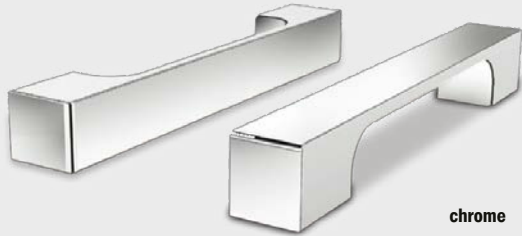

# DESIGN GRIPS

## GRIP ELEGANT PURISM AVANTGARDE

- Safety and elegance in an aesthetically-pleasing shape
- High-quality, solid grips
- Specifically designed for the puristic Avantgarde design for various bath models

TYPE A		
Model	Model no.	No. of grips
ASYMMETRIC DUO	740, 742, 744	1
CONODUO	732, 733, 734, 735	1
TYPE B		
Model		
PLAZA DUO	190, 192	1

Bath grips, chrome	Order No.	
Type A (1 grip)	59047000999	
Type B (1 grip)	59057000999	