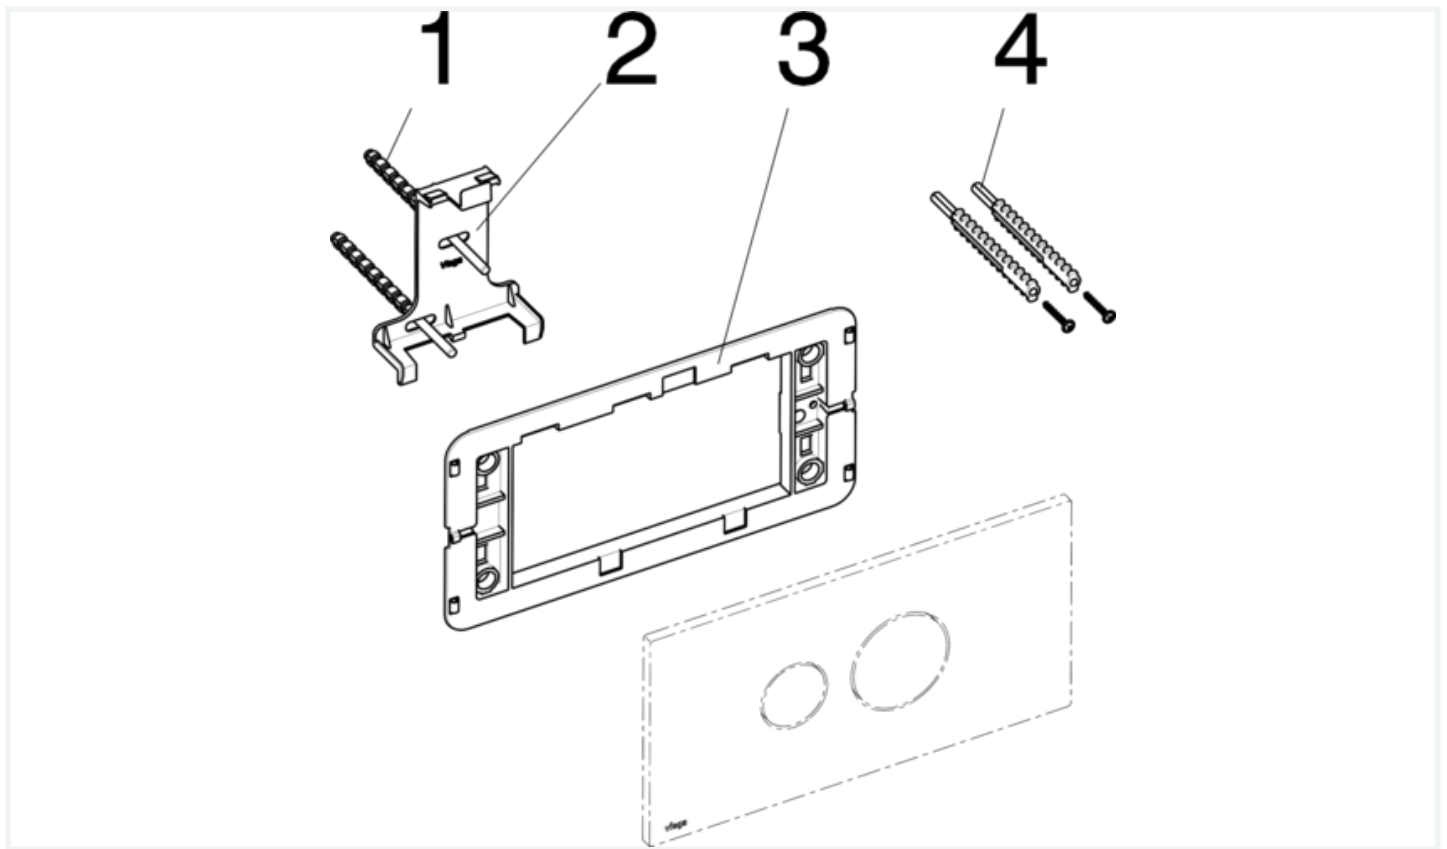

VIEGA GROUP

Flush plate

Model 8315.1

Flush plate

Visign for Style 10

- for concealed cistern 2H, concealed cistern 2L, concealed cistern 2C, concealed cistern Standard 2S (model 8180.26), concealed cistern 1F (8 cm)
- plastic
- manual flush actuation from front or top, dual flush technology

Components

fixing frame, fixing material

Model 8315.1

1 - Actuating rod set - Model 8310.31 (407605)

2 - Support - Model 8310.14 (610814)

3 - Base frame - Model 8325.7 (610821)

4 - Threaded bolt set - Model 8250.1 (605575)

Spare parts list

1 - Actuating rod set
Model Number 8310.31

2 - Support
Model Number 8310.14

3 - Base frame
Visign for Style 10
Model Number 8325.7

4 - Threaded bolt set
Model Number 8250.1