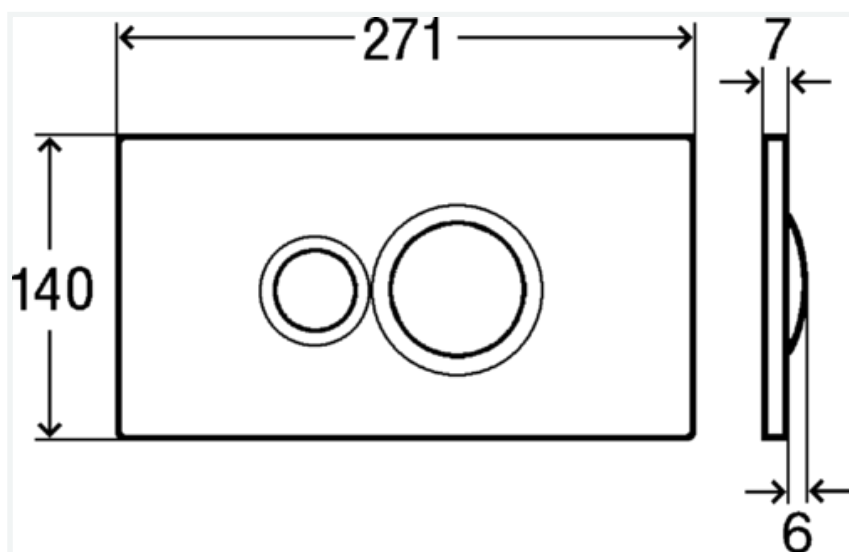

VIEGA GROUP

Flush plate

Model 8315.1

Flush plate

Visign for Style 10

- for concealed cistern 2H, concealed cistern 2L, concealed cistern 2C, concealed cistern Standard 2S (model 8180.26), concealed cistern 1F (8 cm)
- plastic
- manual flush actuation from front or top, dual flush technology

Components

fixing frame, fixing material

Model 8315.1

1 - Actuating rod set - Model 8310.31 (407605)

2 - Support - Model 8310.14 (610814)

3 - Base frame - Model 8325.7 (610821)

4 - Threaded bolt set - Model 8250.1 (605575)