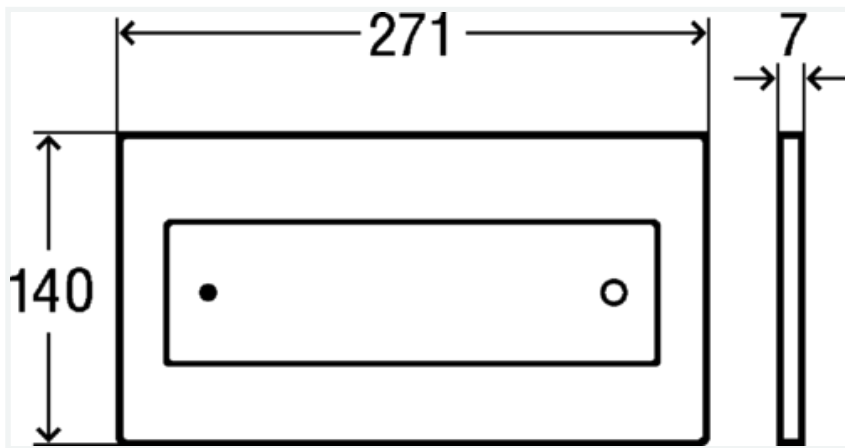

VIEGA GROUP

Flush plate

Model 8332.1

Flush plate

Visign for Style 12

- for concealed cistern 2H, concealed cistern 2L, concealed cistern 2C, concealed cistern 1F (8 cm)
- plastic, metal, glass
- flush actuation from front or top, dual flush technology