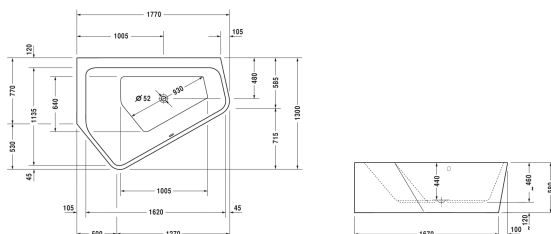

**Paiova Bathtub Paiova 5 # 70039400000000**

| < 1770 mm > |

Bathtub Paiova 5	Dimension	Weight	Order number
corner left, with seamless acrylic panel and support frame, with two different backrest slopes, sanitary acrylic , Filling capacity 205 litre , water level 340 mm			
<b>Colors</b>			
00 White Alpin			
<b>Variant</b>			
Basic model	1770 x 1300 mm	75.000 kilogram	70039400000000
<b>Necessary accessory</b>			
Waste and overflow Quadroval chrome			792208
Waste and overflow Quadroval with water inlet, chrome, *			792209
Waste and overflow Quadroval with base inlet, chrome, **			791228
<b>Suitable setting</b>			
Surcharge for drillings of the tub rim for faucet, from rim width 100 mm			790650
Bathtub handle chrome			792804
<b>Suitable products</b>			
Bathtub anchors for mounting and support of bathtubs and shower trays, 3 pieces,			790103
Rubber profile for noise reduction, length: 3300 mm, Width: 70 mm,			790126
Headrest for Happy D.2, Paiova 5, for Happy D.2 Plus, material: polyurethane, white,			790009

*All drawings contain the necessary measurements which are subject to standard tolerances. They are stated in mm and are non-binding. Exact measurements, in particular for customised installation scenarios, can only be taken from the finished piece.*