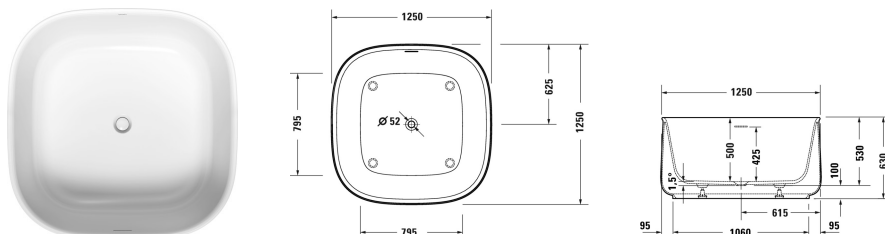

Zencha Bathtub # 70046400000000

|< 1250 mm >|

Bathtub	Dimension	Weight	Order number
freestanding, with seamless panel and support frame, with two backrest slopes, with push-open valve, DuraSolid® A, 630 mm , Filling capacity 401 litre , water level 372 mm			
Colors			
00 White Alpin			
Variant			
Basic model	1250 x 1250 mm	132.500 kilogram	70046400000000
Suitable setting			
Bathtub handle chrome			792804

All drawings contain the necessary measurements which are subject to standard tolerances. They are stated in mm and are non-binding. Exact measurements, in particular for customised installation scenarios, can only be taken from the finished piece.