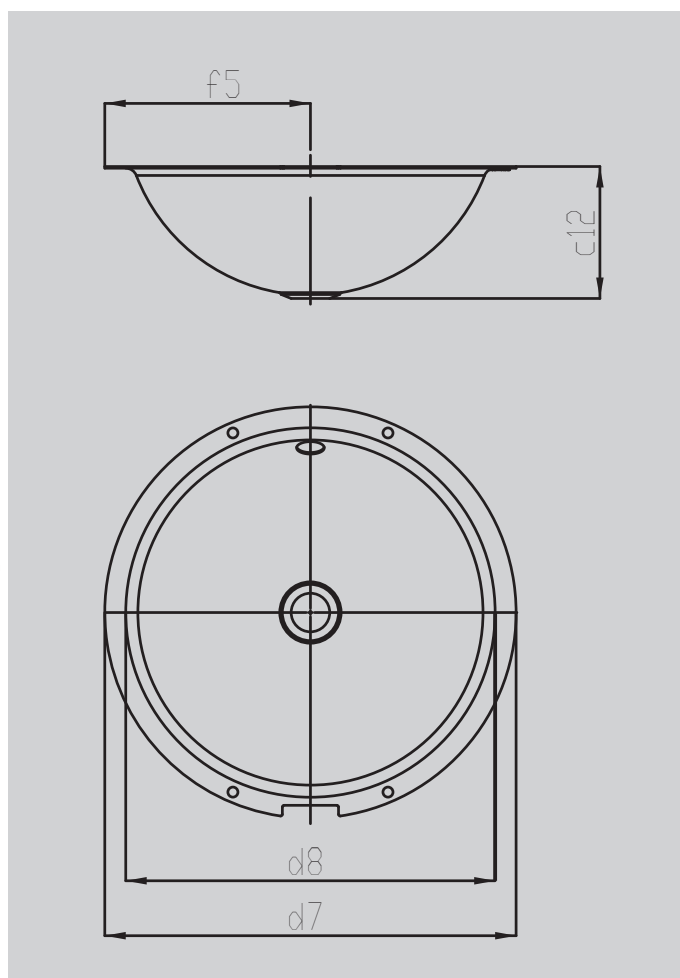

CLASSIC UNDERCOUNTER WASHBASIN

- elegant and timeless design
- flowing interior shape allows simple and effective unity with your chosen vanity unit or console
- maximised space is achieved for your bathroom accessories and fittings
- perfect match with CLASSIC range
- made of KALDEWEI steel enamel

Similar illustration

Model		3182
Distance basin surface to bottom edge of waste hole	c_{12}	157 mm
External diameter	d_7	491 mm
inner diameter top	d_8	420 mm
Distance rear edge to centre of waste hole	f_5	246 mm
Diameter		420 mm
Net weight		7 kg