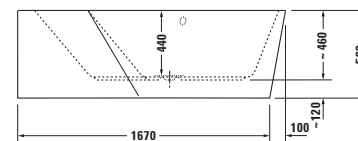

Paiova Design by E00S

Bathtub Paiova 5 corner left, with seamless acrylic panel and support frame, with two different backrest slopes
sanitary acrylic

Length mm	Width mm	Depth/Height mm	Capacity l	Weight kg	Model-No.	Euro
						White - 00
Bathtub Paiova 5						
1770	1300	440	205	75,0	700394 00 0 00 0000	4.179
Necessary accessories for Bathtub Paiova 5						
Waste and overflow Quadroval, chrome					792208 00 0 00 1000	197
Waste and overflow Quadroval, with water inlet, chrome*					792209 00 0 00 1000	562
Waste and overflow Quadroval, with base inlet, chrome**					791228 00 0 00 1000	668
Suitable equipment for Bathtub Paiova 5						
Surcharge, for drillings of the tub rim for faucet, from rim width 100 mm					790650 00 0 00 0000	136
Bathtub handle, chrome					792804 00 0 00 1000	386
Suitable accessories for Bathtub Paiova 5						
Headrest, white					790009 00 0 00 0000	176
Bathtub anchors					790103 00 0 00 0000	48
Rubber profile					790126 00 0 00 0000	27

Infobox: The bathtub handle cannot be ordered separately, only mounted on the bathtub. The price does include the installation and the handle itself.
/ * pipe interrupt or faucet with safety against backflow according to DIN EN 1717 necessary, connection hose # 790188 is recommended / ** pipe interrupt mandatory, connection hose # 790166 is recommended