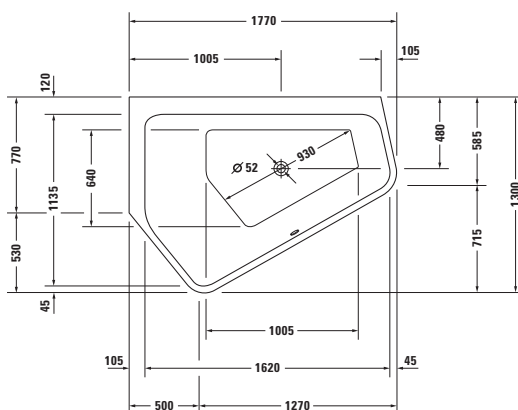

Paiova Design by E00S

Bathtub Paiova 5 corner left, with seamless acrylic panel and support frame, with two different backrest slopes
sanitary acrylic

Length mm	Width mm	Depth/Height mm	Capacity l	Weight kg	Model-No.	Euro
						White - 00
Bathtub Paiova 5						
1770	1300	440	205	75,0	700394 00 0 00 0000	4.179
Necessary accessories for Bathtub Paiova 5						
Waste and overflow Quadroval, chrome					792208 00 0 00 1000	197
Waste and overflow Quadroval, with water inlet, chrome*					792209 00 0 00 1000	562
Waste and overflow Quadroval, with base inlet, chrome**					791228 00 0 00 1000	668
Suitable equipment for Bathtub Paiova 5						
Surcharge, for drillings of the tub rim for faucet, from rim width 100 mm					790650 00 0 00 0000	136
Bathtub handle, chrome					792804 00 0 00 1000	386
Suitable accessories for Bathtub Paiova 5						
Headrest, white					790009 00 0 00 0000	176
Bathtub anchors					790103 00 0 00 0000	48
Rubber profile					790126 00 0 00 0000	27

Infobox: The bathtub handle cannot be ordered separately, only mounted on the bathtub. The price does include the installation and the handle itself.
/ * pipe interrupt or faucet with safety against backflow according to DIN EN 1717 necessary, connection hose # 790188 is recommended / ** pipe interrupt mandatory, connection hose # 790166 is recommended