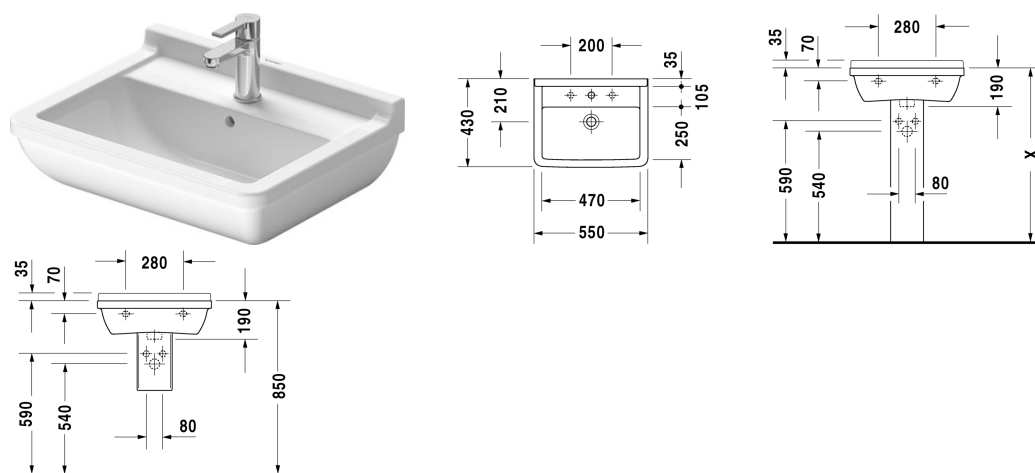

**Washbasin # 0300550000**

| &lt; 550 mm &gt; |

Washbasin	Dimension	Weight	Order number
with overflow, with tap platform, underneath glazed, 550 mm			
<b>Colors</b>			
00 White Alpin			
<b>Variant</b>			
●	550 x 430 mm	14.900 kg	0300550000
Sanitary ceramics with the special WonderGliss surface finish will remain clean and attractive-looking for a long time to come. When ordering WonderGliss please add a "1" as eleventh digit to the model number.			
<b>Suitable products</b>			
Pedestal for # 030065, 030060, 030055, 030410, 030480, 030470, 033213, 030760, 030750, 150 x 210 mm	150 x 210 mm		086516
Semi pedestal for # 030065, 030060, 030055, 030410, 030480, 030470, 033213, 030760, 030750, 170 x 285 mm	170 x 285 mm		086515

All drawings contain the necessary measurements which are subject to standard tolerances. Exact measurements, in particular for customised installation scenarios, can only be taken from the finished ceramic piece.