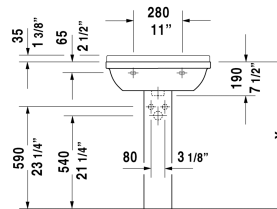

**Starck 3 Washbasin # 0300600000 / 0300600030**

**< 23 5/8" Inch >**

Washbasin	Dimension	Weight	Order number
with overflow, with faucet deck, underside fully glazed, hardware included, wall-mounted, cUPC® listed*, 23 5/8" Inch			
<b>Colors</b>			
00 White			
<b>Variant</b>			
●	23 5/8" x 17 3/4" Inch	41.8 lb	0300600000
● ● ●	23 5/8" x 17 3/4" Inch	41.8 lb	0300600030
<b>Infobox</b>			
* Complies with following standards: ASME A112.19.2/CSA B45.1, Not available with WonderGliss			
<b>Suitable products</b>			
Pedestal for # 030065, 030060, 030055, 030410, 030480, 030470, 033213, 030760, 030750, 28" x 8 1/4" Inch	28" x 8 1/4" Inch		086516
Siphon cover for # 030065, 030060, 030055, 030410, 030480, 030470, 033213, 030760, 030750, 6 3/4" x 11 1/4" Inch	6 3/4" x 11 1/4" Inch		086515

All drawings contain the necessary measurements which are subject to standard tolerances. They are stated in inch & mm and are non-binding. Exact measurements, in particular for customized installation scenarios, can only be taken from the finished ceramic piece.