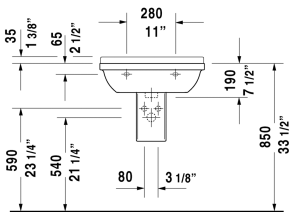

**Starck 3 Washbasin # 0300600000 / 0300600030**

**< 23 5/8" Inch >**

Washbasin	Dimension	Weight	Order number
with overflow, with faucet deck, underside fully glazed, hardware included, wall-mounted, cUPC® listed*, 23 5/8" Inch			
<b>Colors</b>			
00 White			
<b>Variant</b>			
●	23 5/8" x 17 3/4" Inch	41.8 lb	0300600000
● ● ●	23 5/8" x 17 3/4" Inch	41.8 lb	0300600030
<b>Infobox</b>			
* Complies with following standards: ASME A112.19.2/CSA B45.1, Not available with WonderGliss			
<b>Suitable products</b>			
Pedestal for # 030065, 030060, 030055, 030410, 030480, 030470, 033213, 030760, 030750, 28" x 8 1/4" Inch	28" x 8 1/4" Inch		086516
Siphon cover for # 030065, 030060, 030055, 030410, 030480, 030470, 033213, 030760, 030750, 6 3/4" x 11 1/4" Inch	6 3/4" x 11 1/4" Inch		086515

All drawings contain the necessary measurements which are subject to standard tolerances. They are stated in inch & mm and are non-binding. Exact measurements, in particular for customized installation scenarios, can only be taken from the finished ceramic piece.