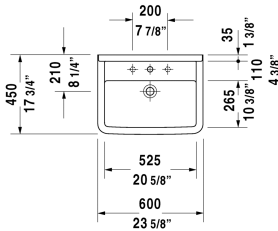

**Starck 3 Washbasin # 0300600000 / 0300600030**

**< 23 5/8" Inch >**

Washbasin	Dimension	Weight	Order number
with overflow, with faucet deck, underside fully glazed, hardware included, wall-mounted, cUPC® listed*, 23 5/8" Inch			
<b>Colors</b>			
00 White			
<b>Variant</b>			
●	23 5/8" x 17 3/4" Inch	41.8 lb	0300600000
● ● ●	23 5/8" x 17 3/4" Inch	41.8 lb	0300600030
<b>Infobox</b>			
* Complies with following standards: ASME A112.19.2/CSA B45.1, Not available with WonderGliss			
<b>Suitable products</b>			
Pedestal for # 030065, 030060, 030055, 030410, 030480, 030470, 033213, 030760, 030750, 28" x 8 1/4" Inch	28" x 8 1/4" Inch		086516
Siphon cover for # 030065, 030060, 030055, 030410, 030480, 030470, 033213, 030760, 030750, 6 3/4" x 11 1/4" Inch	6 3/4" x 11 1/4" Inch		086515

All drawings contain the necessary measurements which are subject to standard tolerances. They are stated in inch & mm and are non-binding. Exact measurements, in particular for customized installation scenarios, can only be taken from the finished ceramic piece.