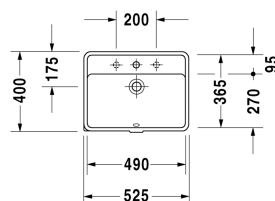

**Starck 3 Vanity basin # 0302490000**

| &lt; 490 mm &gt; |

Vanity basin	Dimension	Weight	Order number
undercounter basin, with overflow, with tap platform, fixings for installation in wooden consoles included, 490 mm			
<b>Colors</b>			
00 White Alpin			
<b>Variant</b>			
●	490 x 365 mm	8.200 kilogram	0302490000
<b>Infobox</b>			
Measurements of undercounter models represent interior measurements			
Sanitary ceramics with the special WonderGliss surface finish will remain clean and attractive-looking for a long time to come. When ordering WonderGliss please add a "1" as eleventh digit to the model number.			
<b>Accessory</b>			
Fixing for stone countertops, (with the exception of # 046651)		0.200 kilogram	005028
<b>Recommended faucets</b>			
Single lever basin mixer M ceramic cartridge, projection 107 mm, flexible connection hoses 3/8", normal spray, chrome, maximum temperature can be adjusted on installation, recommended operating pressure 1 - 5 bar, with pop-up waste set,			A11020001
Single lever basin mixer M ceramic cartridge, projection 107 mm, flexible connection hoses 3/8", normal spray, chrome, maximum temperature can be adjusted on installation, recommended operating pressure 1 - 5 bar, without pop-up waste set,			A11020002

All drawings contain the necessary measurements which are subject to standard tolerances. They are stated in mm and are non-binding. Exact measurements, in particular for customised installation scenarios, can only be taken from the finished piece.