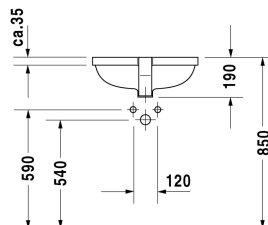

**Starck 3 Vanity basin # 0302490000**

| &lt; 490 mm &gt; |

Vanity basin	Dimension	Weight	Order number
undercounter basin, with overflow, with tap platform, fixings for installation in wooden consoles included, 490 mm			
<b>Colors</b>			
00 White Alpin			
<b>Variant</b>			
●	490 x 365 mm	8.200 kilogram	0302490000
<b>Infobox</b>			
Measurements of undercounter models represent interior measurements			
Sanitary ceramics with the special WonderGliss surface finish will remain clean and attractive-looking for a long time to come. When ordering WonderGliss please add a "1" as eleventh digit to the model number.			
<b>Accessory</b>			
Fixing for stone countertops, (with the exception of # 046651)		0.200 kilogram	005028
<b>Recommended faucets</b>			
Single lever basin mixer M ceramic cartridge, projection 107 mm, flexible connection hoses 3/8", normal spray, chrome, maximum temperature can be adjusted on installation, recommended operating pressure 1 - 5 bar, with pop-up waste set,			A11020001
Single lever basin mixer M ceramic cartridge, projection 107 mm, flexible connection hoses 3/8", normal spray, chrome, maximum temperature can be adjusted on installation, recommended operating pressure 1 - 5 bar, without pop-up waste set,			A11020002

All drawings contain the necessary measurements which are subject to standard tolerances. They are stated in mm and are non-binding. Exact measurements, in particular for customised installation scenarios, can only be taken from the finished piece.