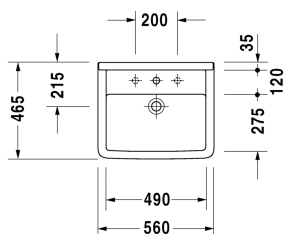

Vanity basin # 0302560000

| < 560 mm > |

Vanity basin	Dimension	Weight	Order number
countertop basin, with overflow, with tap platform, 560 mm			
Colors			
00 White Alpin			
Variant			
●	560 x 465 mm	14.000 kg	0302560000
Sanitary ceramics with the special WonderGliss surface finish will remain clean and attractive-looking for a long time to come. When ordering WonderGliss please add a "1" as eleventh digit to the model number.			
Suitable products			
Vanity unit wall-mounted 4 drawers, drawer beneath basin including cut-out for siphon and siphon cover, 1 countertop with one cut-out or two cut-outs, for 1 or 2 vanity basin(s), 1400 x 550 mm	1400 x 550 mm		KT6757 B/L/R
Vanity unit wall-mounted 1 pull-out compartment, countertop including one cut-out, for 1 vanity basin central, 1000 x 550 mm	1000 x 550 mm		KT6795
Vanity unit wall-mounted 1 pull-out compartment, countertop including one cut-out, for 1 vanity basin central, 1200 x 550 mm	1200 x 550 mm		KT6796
Vanity unit wall-mounted 2 pull-out compartments, 1 countertop with one cut-out or two cut-outs, for 1 or 2 vanity basin(s), 1400 x 550 mm	1400 x 550 mm		KT6797 B/L/R
Vanity unit wall-mounted 2 drawers, upper drawer including cut-out for siphon and siphon cover, countertop including one cut-out, for 1 vanity basin central, 800 x 550 mm	800 x 550 mm		KT6754
Vanity unit wall-mounted 2 drawers, upper drawer including cut-out for siphon and siphon cover, countertop including one cut-out, for 1 vanity basin central, 1000 x 550 mm	1000 x 550 mm		KT6755
Vanity unit wall-mounted 2 drawers, upper drawer including cut-out for siphon and siphon cover, countertop including one cut-out, for 1 vanity basin central, 1200 x 550 mm	1200 x 550 mm		KT6756
Vanity unit wall-mounted 1 pull-out compartment, 1200 x 550 mm	1200 x 550 mm		DE4949