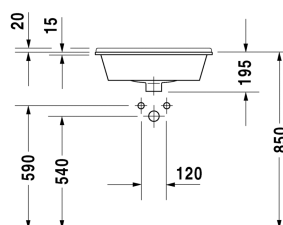

Vanity basin # 0302560000

| < 560 mm > |

Vanity basin	Dimension	Weight	Order number
countertop basin, with overflow, with tap platform, 560 mm			
Colors			
00 White Alpin			
Variant			
●	560 x 465 mm	14.000 kg	0302560000
Sanitary ceramics with the special WonderGliss surface finish will remain clean and attractive-looking for a long time to come. When ordering WonderGliss please add a "1" as eleventh digit to the model number.			
Suitable products			
Vanity unit wall-mounted 4 drawers, drawer beneath basin including cut-out for siphon and siphon cover, 1 countertop with one cut-out or two cut-outs, for 1 or 2 vanity basin(s), 1400 x 550 mm	1400 x 550 mm		KT6757 B/L/R
Vanity unit wall-mounted 1 pull-out compartment, countertop including one cut-out, for 1 vanity basin central, 1000 x 550 mm	1000 x 550 mm		KT6795
Vanity unit wall-mounted 1 pull-out compartment, countertop including one cut-out, for 1 vanity basin central, 1200 x 550 mm	1200 x 550 mm		KT6796
Vanity unit wall-mounted 2 pull-out compartments, 1 countertop with one cut-out or two cut-outs, for 1 or 2 vanity basin(s), 1400 x 550 mm	1400 x 550 mm		KT6797 B/L/R
Vanity unit wall-mounted 2 drawers, upper drawer including cut-out for siphon and siphon cover, countertop including one cut-out, for 1 vanity basin central, 800 x 550 mm	800 x 550 mm		KT6754
Vanity unit wall-mounted 2 drawers, upper drawer including cut-out for siphon and siphon cover, countertop including one cut-out, for 1 vanity basin central, 1000 x 550 mm	1000 x 550 mm		KT6755
Vanity unit wall-mounted 2 drawers, upper drawer including cut-out for siphon and siphon cover, countertop including one cut-out, for 1 vanity basin central, 1200 x 550 mm	1200 x 550 mm		KT6756
Vanity unit wall-mounted 1 pull-out compartment, 1200 x 550 mm	1200 x 550 mm		DE4949