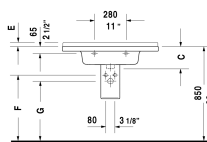

Starck 3 Furniture washbasin & # 0304100000 / 0304100030

< 41 3/8" Inch >

Furniture washbasin	Dimension	Weight	Order number
with faucet deck, hardware included, wall-mounted, cUPC® listed*, 41 3/8" Inch			
Colors			
00 White			
Variant			
● with overflow	41 3/8" x 19 1/8" Inch	56.8 lb	0304100000
●●● with overflow	41 3/8" x 19 1/8" Inch	56.8 lb	0304100030
Infobox			
* Complies with following standards: ASME A112.19.2/CSA B45.1, Washbasin is not ADA compliant in combination with pedestal, siphon cover or metal console, Not available with WonderGliss			
Space-saving siphon	1 1/4" Inch	0.9 lb	005076
Suitable products			
Pedestal for # 030065, 030060, 030055, 030410, 030480, 030470, 033213, 030760, 030750, 28" x 8 1/4" Inch	28" x 8 1/4" Inch		086516
Siphon cover for # 030065, 030060, 030055, 030410, 030480, 030470, 033213, 030760, 030750, 6 3/4" x 11 1/4" Inch	6 3/4" x 11 1/4" Inch		086515
Vanity unit wall-mounted 1 pull-out compartment, for Starck 3 # 030410, 39 3/8" x 17 7/8" Inch	39 3/8" x 17 7/8" Inch		KT6665
Vanity unit wall-mounted 2 drawers, upper drawer including cut-out for siphon and siphon cover, for Starck 3 # 030410, 39 3/8" x 17 7/8" Inch	39 3/8" x 17 7/8" Inch		KT6645