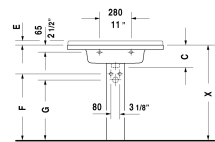

Starck 3 Furniture washbasin & # 0304100000 / 0304100030

< 41 3/8" Inch >

Furniture washbasin	Dimension	Weight	Order number
with faucet deck, hardware included, wall-mounted, cUPC® listed*, 41 3/8" Inch			
Colors			
00 White			
Variant			
● with overflow	41 3/8" x 19 1/8" Inch	56.8 lb	0304100000
●●● with overflow	41 3/8" x 19 1/8" Inch	56.8 lb	0304100030
Infobox			
* Complies with following standards: ASME A112.19.2/CSA B45.1, Washbasin is not ADA compliant in combination with pedestal, siphon cover or metal console, Not available with WonderGliss			
Space-saving siphon	1 1/4" Inch	0.9 lb	005076
Suitable products			
Pedestal for # 030065, 030060, 030055, 030410, 030480, 030470, 033213, 030760, 030750, 28" x 8 1/4" Inch	28" x 8 1/4" Inch		086516
Siphon cover for # 030065, 030060, 030055, 030410, 030480, 030470, 033213, 030760, 030750, 6 3/4" x 11 1/4" Inch	6 3/4" x 11 1/4" Inch		086515
Vanity unit wall-mounted 1 pull-out compartment, for Starck 3 # 030410, 39 3/8" x 17 7/8" Inch	39 3/8" x 17 7/8" Inch		KT6665
Vanity unit wall-mounted 2 drawers, upper drawer including cut-out for siphon and siphon cover, for Starck 3 # 030410, 39 3/8" x 17 7/8" Inch	39 3/8" x 17 7/8" Inch		KT6645