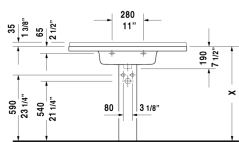

Starck 3 Furniture washbasin & # 0304100000 / 0304100030

< 41 3/8" Inch >

Furniture washbasin	Dimension	Weight	Order number
with faucet deck, hardware included, wall-mounted, cUPC® listed*, 41 3/8" Inch			
Colors			
00 White			
Variant			
● with overflow	41 3/8" x 19 1/8" Inch	56.8 lb	0304100000
●●● with overflow	41 3/8" x 19 1/8" Inch	56.8 lb	0304100030
Infobox			
* Complies with following standards: ASME A112.19.2/CSA B45.1, Washbasin is not ADA compliant in combination with pedestal, siphon cover or metal console, Not available with WonderGliss			
Space-saving siphon	1 1/4" Inch	0.9 lb	005076
Suitable products			
Pedestal for # 030065, 030060, 030055, 030410, 030480, 030470, 033213, 030760, 030750, 28" x 8 1/4" Inch	28" x 8 1/4" Inch		086516
Siphon cover for # 030065, 030060, 030055, 030410, 030480, 030470, 033213, 030760, 030750, 6 3/4" x 11 1/4" Inch	6 3/4" x 11 1/4" Inch		086515
Vanity unit wall-mounted 1 pull-out compartment, for Starck 3 # 030410, 39 3/8" x 17 7/8" Inch	39 3/8" x 17 7/8" Inch		KT6665
Vanity unit wall-mounted 2 drawers, upper drawer including cut-out for siphon and siphon cover, for Starck 3 # 030410, 39 3/8" x 17 7/8" Inch	39 3/8" x 17 7/8" Inch		KT6645