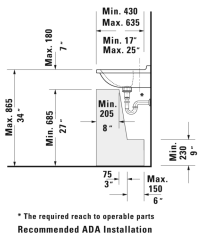

Starck 3 Furniture washbasin & # 0304100000 / 0304100030

< 41 3/8" Inch >

Furniture washbasin	Dimension	Weight	Order number
with faucet deck, hardware included, wall-mounted, cUPC® listed*, 41 3/8" Inch			
Colors			
00 White			
Variant			
● with overflow	41 3/8" x 19 1/8" Inch	56.8 lb	0304100000
●●● with overflow	41 3/8" x 19 1/8" Inch	56.8 lb	0304100030
Infobox			
* Complies with following standards: ASME A112.19.2/CSA B45.1, Washbasin is not ADA compliant in combination with pedestal, siphon cover or metal console, Not available with WonderGliss			
Space-saving siphon	1 1/4" Inch	0.9 lb	005076
Suitable products			
Pedestal for # 030065, 030060, 030055, 030410, 030480, 030470, 033213, 030760, 030750, 28" x 8 1/4" Inch	28" x 8 1/4" Inch		086516
Siphon cover for # 030065, 030060, 030055, 030410, 030480, 030470, 033213, 030760, 030750, 6 3/4" x 11 1/4" Inch	6 3/4" x 11 1/4" Inch		086515
Vanity unit wall-mounted 1 pull-out compartment, for Starck 3 # 030410, 39 3/8" x 17 7/8" Inch	39 3/8" x 17 7/8" Inch		KT6665
Vanity unit wall-mounted 2 drawers, upper drawer including cut-out for siphon and siphon cover, for Starck 3 # 030410, 39 3/8" x 17 7/8" Inch	39 3/8" x 17 7/8" Inch		KT6645