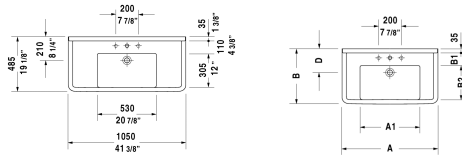

Starck 3 Furniture washbasin & # 0304100000 / 0304100030

< 41 3/8" Inch >

Furniture washbasin	Dimension	Weight	Order number
with faucet deck, hardware included, wall-mounted, cUPC® listed*, 41 3/8" Inch			
Colors			
00 White			
Variant			
● with overflow	41 3/8" x 19 1/8" Inch	56.8 lb	0304100000
●●● with overflow	41 3/8" x 19 1/8" Inch	56.8 lb	0304100030
Infobox			
* Complies with following standards: ASME A112.19.2/CSA B45.1, Washbasin is not ADA compliant in combination with pedestal, siphon cover or metal console, Not available with WonderGliss			
Space-saving siphon	1 1/4" Inch	0.9 lb	005076
Suitable products			
Pedestal for # 030065, 030060, 030055, 030410, 030480, 030470, 033213, 030760, 030750, 28" x 8 1/4" Inch	28" x 8 1/4" Inch		086516
Siphon cover for # 030065, 030060, 030055, 030410, 030480, 030470, 033213, 030760, 030750, 6 3/4" x 11 1/4" Inch	6 3/4" x 11 1/4" Inch		086515
Vanity unit wall-mounted 1 pull-out compartment, for Starck 3 # 030410, 39 3/8" x 17 7/8" Inch	39 3/8" x 17 7/8" Inch		KT6665
Vanity unit wall-mounted 2 drawers, upper drawer including cut-out for siphon and siphon cover, for Starck 3 # 030410, 39 3/8" x 17 7/8" Inch	39 3/8" x 17 7/8" Inch		KT6645