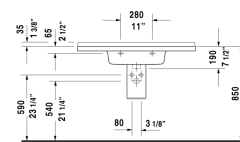

Starck 3 Furniture washbasin & # 0304100000 / 0304100030

< 41 3/8" Inch >

Furniture washbasin	Dimension	Weight	Order number
with faucet deck, hardware included, wall-mounted, cUPC® listed*, 41 3/8" Inch			
Colors			
00 White			
Variant			
● with overflow	41 3/8" x 19 1/8" Inch	56.8 lb	0304100000
●●● with overflow	41 3/8" x 19 1/8" Inch	56.8 lb	0304100030
Infobox			
* Complies with following standards: ASME A112.19.2/CSA B45.1, Washbasin is not ADA compliant in combination with pedestal, siphon cover or metal console, Not available with WonderGliss			
Space-saving siphon	1 1/4" Inch	0.9 lb	005076
Suitable products			
Pedestal for # 030065, 030060, 030055, 030410, 030480, 030470, 033213, 030760, 030750, 28" x 8 1/4" Inch	28" x 8 1/4" Inch		086516
Siphon cover for # 030065, 030060, 030055, 030410, 030480, 030470, 033213, 030760, 030750, 6 3/4" x 11 1/4" Inch	6 3/4" x 11 1/4" Inch		086515
Vanity unit wall-mounted 1 pull-out compartment, for Starck 3 # 030410, 39 3/8" x 17 7/8" Inch	39 3/8" x 17 7/8" Inch		KT6665
Vanity unit wall-mounted 2 drawers, upper drawer including cut-out for siphon and siphon cover, for Starck 3 # 030410, 39 3/8" x 17 7/8" Inch	39 3/8" x 17 7/8" Inch		KT6645