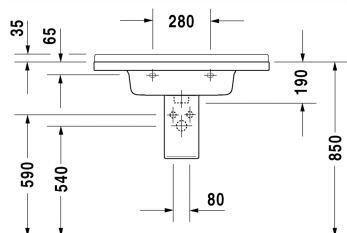

**Washbasin, furniture washbasin # 0304800000**

| &lt; 850 mm &gt; |

Washbasin, furniture washbasin	Dimension	Weight	Order number
with tap platform, 850 mm			
<b>Colors</b>			
00 White Alpin			
<b>Variant</b>			
● with overflow	850 x 485 mm	22.400 kg	0304800000
Sanitary ceramics with the special WonderGliss surface finish will remain clean and attractive-looking for a long time to come. When ordering WonderGliss please add a "1" as eleventh digit to the model number.			
<b>Accessory</b>			
Space saving waste	1 1/4" mm	0.400 kg	005076
<b>Suitable products</b>			
Pedestal for # 030065, 030060, 030055, 030410, 030480, 030470, 033213, 030760, 030750, 150 x 210 mm	150 x 210 mm		086516
Semi pedestal for # 030065, 030060, 030055, 030410, 030480, 030470, 033213, 030760, 030750, 170 x 285 mm	170 x 285 mm		086515
Vanity unit wall-mounted 1 pull-out compartment, for Starck 3 # 030480, 800 x 455 mm	800 x 455 mm		KT6664
Vanity unit wall-mounted 2 drawers, upper drawer including cut-out for siphon and siphon cover, for Starck 3 # 030480, 800 x 455 mm	800 x 455 mm		KT6644
Vanity unit wall-mounted 1 pull-out compartment, for Starck 3 # 030480, 800 x 470 mm	800 x 470 mm		DS6388