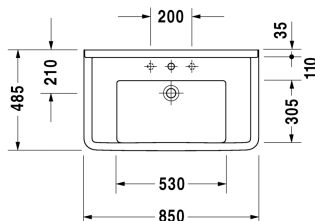

**Washbasin, furniture washbasin # 0304800000**

| &lt; 850 mm &gt; |

Washbasin, furniture washbasin	Dimension	Weight	Order number
with tap platform, 850 mm			
<b>Colors</b>			
00 White Alpin			
<b>Variant</b>			
● with overflow	850 x 485 mm	22.400 kg	0304800000
Sanitary ceramics with the special WonderGliss surface finish will remain clean and attractive-looking for a long time to come. When ordering WonderGliss please add a "1" as eleventh digit to the model number.			
<b>Accessory</b>			
Space saving waste	1 1/4" mm	0.400 kg	005076
<b>Suitable products</b>			
Pedestal for # 030065, 030060, 030055, 030410, 030480, 030470, 033213, 030760, 030750, 150 x 210 mm	150 x 210 mm		086516
Semi pedestal for # 030065, 030060, 030055, 030410, 030480, 030470, 033213, 030760, 030750, 170 x 285 mm	170 x 285 mm		086515
Vanity unit wall-mounted 1 pull-out compartment, for Starck 3 # 030480, 800 x 455 mm	800 x 455 mm		KT6664
Vanity unit wall-mounted 2 drawers, upper drawer including cut-out for siphon and siphon cover, for Starck 3 # 030480, 800 x 455 mm	800 x 455 mm		KT6644
Vanity unit wall-mounted 1 pull-out compartment, for Starck 3 # 030480, 800 x 470 mm	800 x 470 mm		DS6388