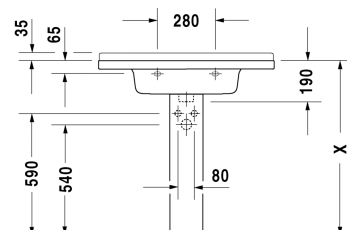

**Washbasin, furniture washbasin # 0304800000**

| &lt; 850 mm &gt; |

Washbasin, furniture washbasin	Dimension	Weight	Order number
with tap platform, 850 mm			
<b>Colors</b>			
00 White Alpin			
<b>Variant</b>			
● with overflow	850 x 485 mm	22.400 kg	0304800000
Sanitary ceramics with the special WonderGliss surface finish will remain clean and attractive-looking for a long time to come. When ordering WonderGliss please add a "1" as eleventh digit to the model number.			
<b>Accessory</b>			
Space saving waste	1 1/4" mm	0.400 kg	005076
<b>Suitable products</b>			
Pedestal for # 030065, 030060, 030055, 030410, 030480, 030470, 033213, 030760, 030750, 150 x 210 mm	150 x 210 mm		086516
Semi pedestal for # 030065, 030060, 030055, 030410, 030480, 030470, 033213, 030760, 030750, 170 x 285 mm	170 x 285 mm		086515
Vanity unit wall-mounted 1 pull-out compartment, for Starck 3 # 030480, 800 x 455 mm	800 x 455 mm		KT6664
Vanity unit wall-mounted 2 drawers, upper drawer including cut-out for siphon and siphon cover, for Starck 3 # 030480, 800 x 455 mm	800 x 455 mm		KT6644
Vanity unit wall-mounted 1 pull-out compartment, for Starck 3 # 030480, 800 x 470 mm	800 x 470 mm		DS6388