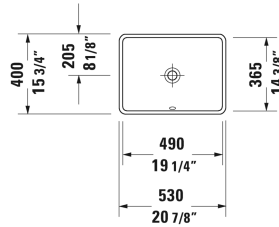

Starck 3 Vanity basin # 0305490000

| < 19 1/4" Inch > |

Vanity basin	Dimension	Weight	Order number
undermount basin, with overflow, without faucet deck, cUPC® listed*, 19 1/4" Inch			
<b>Colors</b>			
00 White			
<b>Variant</b>			
☒	19 1/4" x 14 3/8" Inch	16.9 lb	0305490000
<b>Infobox</b>			
* Complies with following standards: ASME A112.19.2/CSA B45.1, Measurements of undercounter models represent interior measurements, Not available with WonderGliss			
<b>Accessory for ceramics</b>			
Hardware for stone countertops, (with the exception of # 046651)		0.4 lb	005028
Push button drain assembly for washbasins with overflow	2" Inch	0.8 lb	005052

All drawings contain the necessary measurements which are subject to standard tolerances. They are stated in inch & mm and are non-binding. Exact measurements, in particular for customized installation scenarios, can only be taken from the finished ceramic piece.