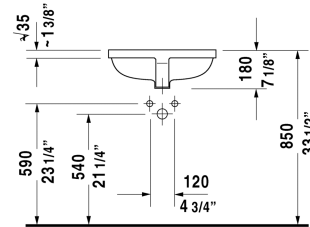

Starck 3 Vanity basin # 0305490000

| < 19 1/4" Inch > |

Vanity basin	Dimension	Weight	Order number
undermount basin, with overflow, without faucet deck, cUPC® listed*, 19 1/4" Inch			
<b>Colors</b>			
00 White			
<b>Variant</b>			
☒	19 1/4" x 14 3/8" Inch	16.9 lb	0305490000
<b>Infobox</b>			
* Complies with following standards: ASME A112.19.2/CSA B45.1, Measurements of undercounter models represent interior measurements, Not available with WonderGliss			
<b>Accessory for ceramics</b>			
Hardware for stone countertops, (with the exception of # 046651)		0.4 lb	005028
Push button drain assembly for washbasins with overflow	2" Inch	0.8 lb	005052

All drawings contain the necessary measurements which are subject to standard tolerances. They are stated in inch & mm and are non-binding. Exact measurements, in particular for customized installation scenarios, can only be taken from the finished ceramic piece.