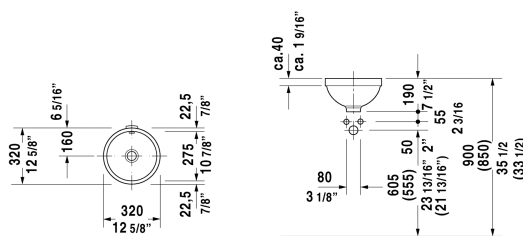

Architec Vanity basin # 0319270000

| < Ø 10 7/8" Inch > |

Vanity basin	Dimension	Weight	Order number
undermount basin, with overflow, without faucet deck, underside fully glazed, hardware included, Ø 10 7/8" Inch			
Colors			
00 White			
Variant			
☒	Ø 10 7/8" Inch	10.5 lb	0319270000
Infobox			
Measurements of undercounter models represent interior measurements, Not available with WonderGliss			
Hardware for stone countertops, (with the exception of # 046651)		0.4 lb	005028
Push button drain assembly for washbasins with overflow	2" Inch	0.8 lb	005052

All drawings contain the necessary measurements which are subject to standard tolerances. They are stated in inch & mm and are non-binding. Exact measurements, in particular for customized installation scenarios, can only be taken from the finished ceramic piece.