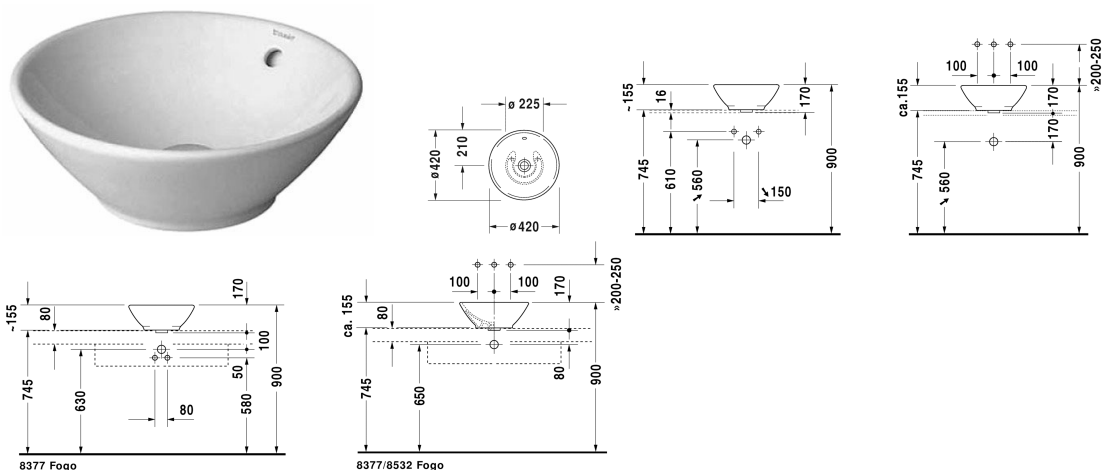

Wash bowl # 0325420000

| < Ø 420 mm > |

Wash bowl	Dimension	Weight	Order number
with overflow, without tap platform, overflow clip chrome included, fixings included, Ø 420 mm			
Colors			
00 White Alpin			
Variant			
☒	Ø 420 mm	7.000 kg	0325420000
Sanitary ceramics with the special WonderGliss surface finish will remain clean and attractive-looking for a long time to come. When ordering WonderGliss please add a "1" as eleventh digit to the model number.			
Accessory			
Push-open waste for washbasins with overflow		0.400 kg	005052
Suitable products			
Vanity unit wall-mounted 2 drawers, upper drawer including cut-out for siphon and siphon cover, countertop including one cut-out, for 1 above counter basin central, 800 x 550 mm	800 x 550 mm		KT6654
Vanity unit wall-mounted 1 pull-out compartment, countertop including one cut-out, 1000 x 550 mm	1000 x 550 mm		DS6784 L/R
Vanity unit wall-mounted 2 pull-out compartments, console with one cut-out, 1400 x 550 mm	1400 x 550 mm		DS6785 L/R
Vanity unit wall-mounted 1 pull-out compartment, countertop including one cut-out, for 1 above counter basin central, 1000 x 550 mm	1000 x 550 mm		KT6695