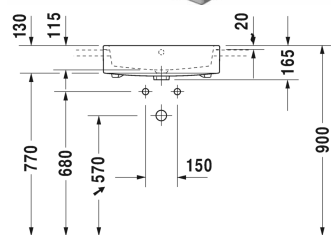

Semi-recessed washbasin # 0382550000 / 0382550060

|< 550 mm >|

Semi-recessed washbasin	Dimension	Weight	Order number
with overflow, with tap platform, fixings for installation in wooden consoles included, 550 mm			
<b>Colors</b>			
00 White Alpin			
<b>Variant</b>			
●	550 x 470 mm	16.200 kg	0382550000
☒	550 x 470 mm	16.200 kg	0382550060
Sanitary ceramics with the special WonderGliss surface finish will remain clean and attractive-looking for a long time to come. When ordering WonderGliss please add a "1" as eleventh digit to the model number.			

All drawings contain the necessary measurements which are subject to standard tolerances. Exact measurements, in particular for customised installation scenarios, can only be taken from the finished ceramic piece.