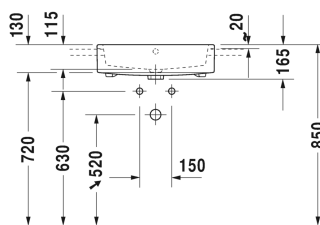

Semi-recessed washbasin # 0382550000 / 0382550060

|< 550 mm >|

Semi-recessed washbasin	Dimension	Weight	Order number
with overflow, with tap platform, fixings for installation in wooden consoles included, 550 mm			
<b>Colors</b>			
00 White Alpin			
<b>Variant</b>			
●	550 x 470 mm	16.200 kg	0382550000
☒	550 x 470 mm	16.200 kg	0382550060
Sanitary ceramics with the special WonderGliss surface finish will remain clean and attractive-looking for a long time to come. When ordering WonderGliss please add a "1" as eleventh digit to the model number.			

All drawings contain the necessary measurements which are subject to standard tolerances. Exact measurements, in particular for customised installation scenarios, can only be taken from the finished ceramic piece.