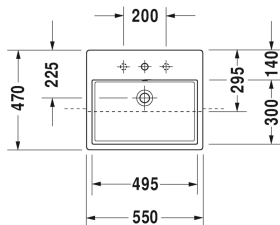

Semi-recessed washbasin # 0382550000 / 0382550060

|< 550 mm >|

Semi-recessed washbasin	Dimension	Weight	Order number
with overflow, with tap platform, fixings for installation in wooden consoles included, 550 mm			
<b>Colors</b>			
00 White Alpin			
<b>Variant</b>			
●	550 x 470 mm	16.200 kg	0382550000
☒	550 x 470 mm	16.200 kg	0382550060
Sanitary ceramics with the special WonderGliss surface finish will remain clean and attractive-looking for a long time to come. When ordering WonderGliss please add a "1" as eleventh digit to the model number.			

All drawings contain the necessary measurements which are subject to standard tolerances. Exact measurements, in particular for customised installation scenarios, can only be taken from the finished ceramic piece.