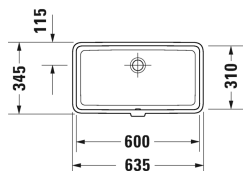

Vanity basin # 0384600000

| < 600 mm > |

Vanity basin	Dimension	Weight	Order number
undercounter basin, with overflow, without tap platform, fixings for installation in wooden consoles included, 600 mm			
Colors			
00 White Alpin			
Variant			
☒	600 x 310 mm	10.300 kg	0384600000
Infobox			
Measurements of undercounter models represent interior measurements			
Sanitary ceramics with the special WonderGliss surface finish will remain clean and attractive-looking for a long time to come. When ordering WonderGliss please add a "1" as eleventh digit to the model number.			
Accessory			
Push-open waste for washbasins with overflow		0.400 kg	005052
Design Siphon		1.500 kg	005036
Fixing for stone countertops, (with the exception of # 046651)		0.200 kg	005028

All drawings contain the necessary measurements which are subject to standard tolerances. Exact measurements, in particular for customised installation scenarios, can only be taken from the finished ceramic piece.