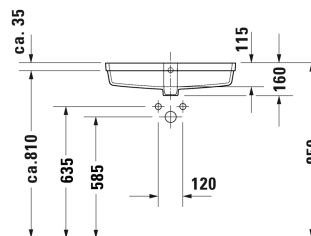

Vanity basin # 0384600000

| < 600 mm > |

Vanity basin	Dimension	Weight	Order number
undercounter basin, with overflow, without tap platform, fixings for installation in wooden consoles included, 600 mm			
Colors			
00 White Alpin			
Variant			
☒	600 x 310 mm	10.300 kg	0384600000
Infobox			
Measurements of undercounter models represent interior measurements			
Sanitary ceramics with the special WonderGliss surface finish will remain clean and attractive-looking for a long time to come. When ordering WonderGliss please add a "1" as eleventh digit to the model number.			
Accessory			
Push-open waste for washbasins with overflow		0.400 kg	005052
Design Siphon		1.500 kg	005036
Fixing for stone countertops, (with the exception of # 046651)		0.200 kg	005028

All drawings contain the necessary measurements which are subject to standard tolerances. Exact measurements, in particular for customised installation scenarios, can only be taken from the finished ceramic piece.