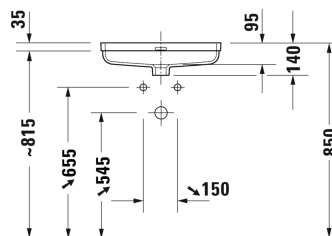

**Soleil by Starck Vanity basin # 0397490060**

| &lt; 490 mm &gt; |

Vanity basin	Dimension	Weight	Order number
undercounter basin, with overflow, without tap platform, 490 mm			
<b>Colors</b>			
00 White Alpin			
<b>Variant</b>			
☒	490 x 350 mm	8.100 kilogram	0397490060
<b>Infobox</b>			
Measurements of undercounter models represent interior measurements			
Sanitary ceramics with the special WonderGliss surface finish will remain clean and attractive-looking for a long time to come. When ordering WonderGliss please add a "1" as eleventh digit to the model number.			
<b>Accessory for ceramics</b>			
Fixing for stone countertops, (with the exception of # 046651)		0.200 kilogram	005028
<b>Accessory</b>			
Design Siphon		1.500 kilogram	005036

All drawings contain the necessary measurements which are subject to standard tolerances. They are stated in mm and are non-binding. Exact measurements, in particular for customised installation scenarios, can only be taken from the finished piece.