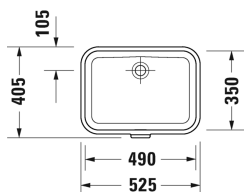

**Soleil by Starck Vanity basin # 0397490060**

| &lt; 490 mm &gt; |

Vanity basin	Dimension	Weight	Order number
undercounter basin, with overflow, without tap platform, 490 mm			
<b>Colors</b>			
00 White Alpin			
<b>Variant</b>			
☒	490 x 350 mm	8.100 kilogram	0397490060
<b>Infobox</b>			
Measurements of undercounter models represent interior measurements			
Sanitary ceramics with the special WonderGliss surface finish will remain clean and attractive-looking for a long time to come. When ordering WonderGliss please add a "1" as eleventh digit to the model number.			
<b>Accessory for ceramics</b>			
Fixing for stone countertops, (with the exception of # 046651)		0.200 kilogram	005028
<b>Accessory</b>			
Design Siphon		1.500 kilogram	005036

All drawings contain the necessary measurements which are subject to standard tolerances. They are stated in mm and are non-binding. Exact measurements, in particular for customised installation scenarios, can only be taken from the finished piece.