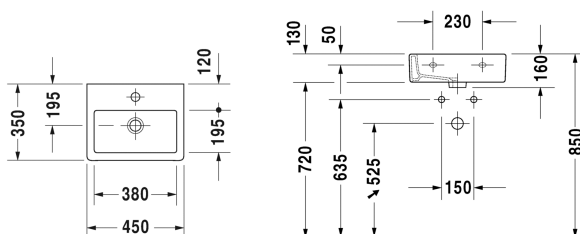

Handrinse basin, furniture handrinse basin # 0704450000

| < 450 mm > |

Handrinse basin, furniture handrinse basin	Dimension	Weight	Order number
with overflow, with tap platform, underneath glazed, 450 mm			
Colors			
00 White Alpin			
Variant			
●	450 x 350 mm	11.500 kg	0704450000
Sanitary ceramics with the special WonderGliss surface finish will remain clean and attractive-looking for a long time to come. When ordering WonderGliss please add a "1" as eleventh digit to the model number.			
Accessory			
Design Siphon		1.500 kg	005036
Space saving waste	1 1/4" mm	0.400 kg	005076
Suitable products			
Vanity unit wall-mounted 1 door, for Vero # 070445 , 400 x 320 mm	400 x 320 mm		KT6630 L/R
Vanity unit wall-mounted 1 door, for Vero # 070445 , 400 x 328 mm	400 x 328 mm		XL6209 L/R

All drawings contain the necessary measurements which are subject to standard tolerances. Exact measurements, in particular for customised installation scenarios, can only be taken from the finished ceramic piece.