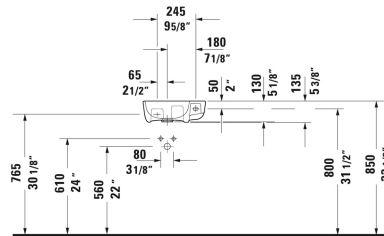

ME by Starck Handrinse basin # 071740..00 / 071740..00

|< 15 3/4" Inch >|

Handrinse basin	Dimension	Weight	Order number
without overflow, with faucet deck, faucet hole on right side, hardware included, underside fully glazed, wall-mounted, 15 3/4" Inch			
Colors			
00 White 32 White Satin Matte			
Variant			
●	15 3/4" x 8 5/8" Inch	14.3 lb	071740..00
●	15 3/4" x 8 5/8" Inch	14.3 lb	071740..00
Infobox			
Mandatory in combination with a bottle trap inclusive extended pipe			
Sanitary ceramics with the special WonderGliss surface finish will remain clean and attractive-looking for a long time to come. When ordering WonderGliss please add a "1" as eleventh digit to the model number.			
Slotted waste for washbasins without overflow	2" Inch	0.7 lb	005024

All drawings contain the necessary measurements which are subject to standard tolerances. They are stated in inch & mm and are non-binding. Exact measurements, in particular for customized installation scenarios, can only be taken from the finished ceramic piece.