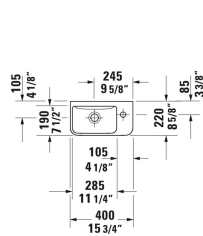

ME by Starck Handrinse basin # 071740..00 / 071740..00

|< 15 3/4" Inch >|

Handrinse basin	Dimension	Weight	Order number
without overflow, with faucet deck, faucet hole on right side, hardware included, underside fully glazed, wall-mounted, 15 3/4" Inch			
Colors			
00 White 32 White Satin Matte			
Variant			
●	15 3/4" x 8 5/8" Inch	14.3 lb	071740..00
●	15 3/4" x 8 5/8" Inch	14.3 lb	071740..00
Infobox			
Mandatory in combination with a bottle trap inclusive extended pipe			
Sanitary ceramics with the special WonderGliss surface finish will remain clean and attractive-looking for a long time to come. When ordering WonderGliss please add a "1" as eleventh digit to the model number.			
Slotted waste for washbasins without overflow	2" Inch	0.7 lb	005024

All drawings contain the necessary measurements which are subject to standard tolerances. They are stated in inch & mm and are non-binding. Exact measurements, in particular for customized installation scenarios, can only be taken from the finished ceramic piece.