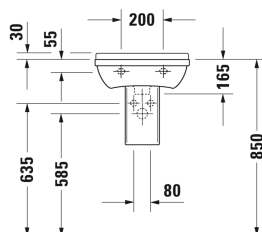

Handrinse basin # 0750450000

| < 450 mm > |

Handrinse basin	Dimension	Weight	Order number
with tap platform, underneath glazed, 450 mm			
Colors			
00 White Alpin			
Variant			
● with overflow	450 x 320 mm	9.400 kg	0750450000
Sanitary ceramics with the special WonderGliss surface finish will remain clean and attractive-looking for a long time to come. When ordering WonderGliss please add a "1" as eleventh digit to the model number.			
Suitable products			
Semi pedestal for # 030050, 075045, 030160, 030155, 030750, 165 x 240 mm	165 x 240 mm		086517

All drawings contain the necessary measurements which are subject to standard tolerances. Exact measurements, in particular for customised installation scenarios, can only be taken from the finished ceramic piece.