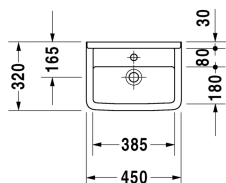

Handrinse basin # 0750450000

| < 450 mm > |

Handrinse basin	Dimension	Weight	Order number
with tap platform, underneath glazed, 450 mm			
Colors			
00 White Alpin			
Variant			
● with overflow	450 x 320 mm	9.400 kg	0750450000
Sanitary ceramics with the special WonderGliss surface finish will remain clean and attractive-looking for a long time to come. When ordering WonderGliss please add a "1" as eleventh digit to the model number.			
Suitable products			
Semi pedestal for # 030050, 075045, 030160, 030155, 030750, 165 x 240 mm	165 x 240 mm		086517

All drawings contain the necessary measurements which are subject to standard tolerances. Exact measurements, in particular for customised installation scenarios, can only be taken from the finished ceramic piece.