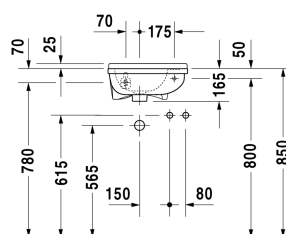

**Handrinse basin # 0751400000**

|&lt; 400 mm &gt;|

Handrinse basin	Dimension	Weight	Order number
with overflow, with tap platform, tap hole on right side, fixings included, underneath glazed, 400 mm			
<b>Colors</b>			
00 White Alpin			
<b>Variant</b>			
●	400 x 260 mm	7.900 kg	0751400000
<b>Infobox</b>			
Mandatory in combination with a bottle trap			
Sanitary ceramics with the special WonderGliss surface finish will remain clean and attractive-looking for a long time to come. When ordering WonderGliss please add a "1" as eleventh digit to the model number.			
<b>Accessory</b>			
Push-open waste for washbasins with overflow		0.400 kg	005052

*All drawings contain the necessary measurements which are subject to standard tolerances. Exact measurements, in particular for customised installation scenarios, can only be taken from the finished ceramic piece.*