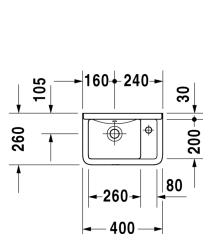

**Handrinse basin # 0751400000**

|&lt; 400 mm &gt;|

Handrinse basin	Dimension	Weight	Order number
with overflow, with tap platform, tap hole on right side, fixings included, underneath glazed, 400 mm			
<b>Colors</b>			
00 White Alpin			
<b>Variant</b>			
●	400 x 260 mm	7.900 kg	0751400000
<b>Infobox</b>			
Mandatory in combination with a bottle trap			
Sanitary ceramics with the special WonderGliss surface finish will remain clean and attractive-looking for a long time to come. When ordering WonderGliss please add a "1" as eleventh digit to the model number.			
<b>Accessory</b>			
Push-open waste for washbasins with overflow		0.400 kg	005052

*All drawings contain the necessary measurements which are subject to standard tolerances. Exact measurements, in particular for customised installation scenarios, can only be taken from the finished ceramic piece.*