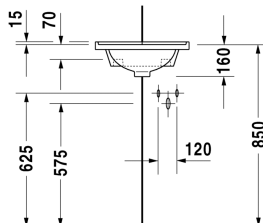

Handrinse basin corner model # 0752440000

|< 430 mm >|

Handrinse basin corner model	Dimension	Weight	Order number
with overflow, with tap platform, underneath glazed, 430 mm			
Colors			
00 White Alpin			
Variant			
●	430 x 380 mm	6.200 kg	0752440000
Sanitary ceramics with the special WonderGliss surface finish will remain clean and attractive-looking for a long time to come. When ordering WonderGliss please add a "1" as eleventh digit to the model number.			
Accessory			
Fixing hooks for # 084229, 075244		0.300 kg	005000

All drawings contain the necessary measurements which are subject to standard tolerances. Exact measurements, in particular for customised installation scenarios, can only be taken from the finished ceramic piece.