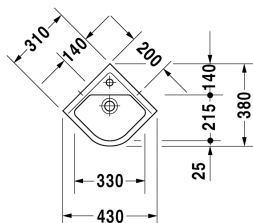

Handrinse basin corner model # 0752440000

|< 430 mm >|

Handrinse basin corner model	Dimension	Weight	Order number
with overflow, with tap platform, underneath glazed, 430 mm			
Colors			
00 White Alpin			
Variant			
●	430 x 380 mm	6.200 kg	0752440000
Sanitary ceramics with the special WonderGliss surface finish will remain clean and attractive-looking for a long time to come. When ordering WonderGliss please add a "1" as eleventh digit to the model number.			
Accessory			
Fixing hooks for # 084229, 075244		0.300 kg	005000

All drawings contain the necessary measurements which are subject to standard tolerances. Exact measurements, in particular for customised installation scenarios, can only be taken from the finished ceramic piece.