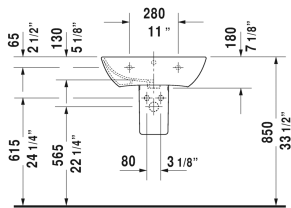

ME by Starck Washbasin # 233560..00 / 233560..30 /
233560..00 / 233560..30

| < 23 5/8" Inch > |

Washbasin	Dimension	Weight	Order number
with overflow, with faucet deck, underside fully glazed, hardware included, wall-mounted, 23 5/8" Inch			
Colors			
00 White 32 White Satin Matte			
Variant			
●	23 5/8" x 18 1/8" Inch	37.7 lb	233560..00
●●●	23 5/8" x 18 1/8" Inch	37.7 lb	233560..30
●	23 5/8" x 18 1/8" Inch	37.7 lb	233560..00
●●●	23 5/8" x 18 1/8" Inch	37.7 lb	233560..30
Sanitary ceramics with the special WonderGliss surface finish will remain clean and attractive-looking for a long time to come. When ordering WonderGliss please add a "1" as eleventh digit to the model number.			
Suitable products			
Pedestal for # 233565, 233560, 233555, 233613, 233612, 233610, 233683, 233663, 236112, 233653, 6 7/8" x 8 1/4" Inch	6 7/8" x 8 1/4" Inch		085839
Siphon cover for # 233565, 233560, 233555, 233613, 233612, 233610, 233683, 233663, 236112, 233653, 6 3/4" x 11 3/4" Inch	6 3/4" x 11 3/4" Inch		085840

All drawings contain the necessary measurements which are subject to standard tolerances. They are stated in inch & mm and are non-binding. Exact measurements, in particular for customized installation scenarios, can only be taken from the finished ceramic piece.