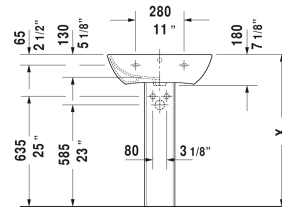

ME by Starck Washbasin # 233560..00 / 233560..30 /
233560..00 / 233560..30

| < 23 5/8" Inch > |

Washbasin	Dimension	Weight	Order number
with overflow, with faucet deck, underside fully glazed, hardware included, wall-mounted, 23 5/8" Inch			
Colors			
00 White 32 White Satin Matte			
Variant			
●	23 5/8" x 18 1/8" Inch	37.7 lb	233560..00
●●●	23 5/8" x 18 1/8" Inch	37.7 lb	233560..30
●	23 5/8" x 18 1/8" Inch	37.7 lb	233560..00
●●●	23 5/8" x 18 1/8" Inch	37.7 lb	233560..30
Sanitary ceramics with the special WonderGliss surface finish will remain clean and attractive-looking for a long time to come. When ordering WonderGliss please add a "1" as eleventh digit to the model number.			
Suitable products			
Pedestal for # 233565, 233560, 233555, 233613, 233612, 233610, 233683, 233663, 236112, 233653, 6 7/8" x 8 1/4" Inch	6 7/8" x 8 1/4" Inch		085839
Siphon cover for # 233565, 233560, 233555, 233613, 233612, 233610, 233683, 233663, 236112, 233653, 6 3/4" x 11 3/4" Inch	6 3/4" x 11 3/4" Inch		085840

All drawings contain the necessary measurements which are subject to standard tolerances. They are stated in inch & mm and are non-binding. Exact measurements, in particular for customized installation scenarios, can only be taken from the finished ceramic piece.