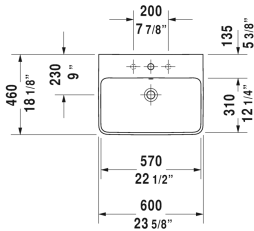

ME by Starck Washbasin # 233560..00 / 233560..30 /
233560..00 / 233560..30

| < 23 5/8" Inch > |

Washbasin	Dimension	Weight	Order number
with overflow, with faucet deck, underside fully glazed, hardware included, wall-mounted, 23 5/8" Inch			
Colors			
00 White 32 White Satin Matte			
Variant			
●	23 5/8" x 18 1/8" Inch	37.7 lb	233560..00
●●●	23 5/8" x 18 1/8" Inch	37.7 lb	233560..30
●	23 5/8" x 18 1/8" Inch	37.7 lb	233560..00
●●●	23 5/8" x 18 1/8" Inch	37.7 lb	233560..30
Sanitary ceramics with the special WonderGliss surface finish will remain clean and attractive-looking for a long time to come. When ordering WonderGliss please add a "1" as eleventh digit to the model number.			
Suitable products			
Pedestal for # 233565, 233560, 233555, 233613, 233612, 233610, 233683, 233663, 236112, 233653, 6 7/8" x 8 1/4" Inch	6 7/8" x 8 1/4" Inch		085839
Siphon cover for # 233565, 233560, 233555, 233613, 233612, 233610, 233683, 233663, 236112, 233653, 6 3/4" x 11 3/4" Inch	6 3/4" x 11 3/4" Inch		085840

All drawings contain the necessary measurements which are subject to standard tolerances. They are stated in inch & mm and are non-binding. Exact measurements, in particular for customized installation scenarios, can only be taken from the finished ceramic piece.