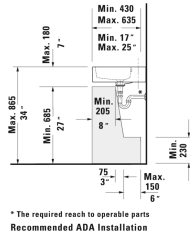

Vero Air Furniture washbasin # 2350800000 / 2350800030 / 2350800060

< 31 1/2" Inch >

Furniture washbasin	Dimension	Weight	Order number
with faucet deck, underside fully glazed, hardware included, wall-mounted, 31 1/2" Inch			
Colors			
00 White			
Variant			
● with overflow	31 1/2" x 18 1/2" Inch	54.5 lb	2350800000
●●● with overflow	31 1/2" x 18 1/2" Inch	54.5 lb	2350800030
☒ with overflow	31 1/2" x 18 1/2" Inch	54.5 lb	2350800060
Infobox			
Washbasin is not ADA compliant in combination with pedestal, siphon cover or metal console			
Sanitary ceramics with the special WonderGliss surface finish will remain clean and attractive-looking for a long time to come. When ordering WonderGliss please add a "1" as eleventh digit to the model number.			
Accessory for ceramics			
Push button drain assembly for washbasins with overflow	2" Inch	0.8 lb	005052
Towel rail square tube 1/2", Chrome, for washbasin # 045480, 235080	29 3/4" Inch	1.4 lb	003038
Design Siphon		3.3 lb	005036
Suitable products			
Metal console height adjustable +2", for washbasin # 045480, 235080,			003066