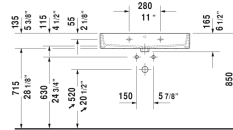

Vero Air Furniture washbasin # 2350800000 / 2350800030 / 2350800060

< 31 1/2" Inch >

Furniture washbasin	Dimension	Weight	Order number
with faucet deck, underside fully glazed, hardware included, wall-mounted, 31 1/2" Inch			
Colors			
00 White			
Variant			
● with overflow	31 1/2" x 18 1/2" Inch	54.5 lb	2350800000
●●● with overflow	31 1/2" x 18 1/2" Inch	54.5 lb	2350800030
☒ with overflow	31 1/2" x 18 1/2" Inch	54.5 lb	2350800060
Infobox			
Washbasin is not ADA compliant in combination with pedestal, siphon cover or metal console			
Sanitary ceramics with the special WonderGliss surface finish will remain clean and attractive-looking for a long time to come. When ordering WonderGliss please add a "1" as eleventh digit to the model number.			
Accessory for ceramics			
Push button drain assembly for washbasins with overflow	2" Inch	0.8 lb	005052
Towel rail square tube 1/2", Chrome, for washbasin # 045480, 235080	29 3/4" Inch	1.4 lb	003038
Design Siphon		3.3 lb	005036
Suitable products			
Metal console height adjustable +2", for washbasin # 045480, 235080,			003066