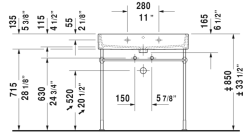

Vero Air Furniture washbasin # 2350800000 / 2350800030 / 2350800060

< 31 1/2" Inch >

Furniture washbasin	Dimension	Weight	Order number
with faucet deck, underside fully glazed, hardware included, wall-mounted, 31 1/2" Inch			
Colors			
00 White			
Variant			
● with overflow	31 1/2" x 18 1/2" Inch	54.5 lb	2350800000
●●● with overflow	31 1/2" x 18 1/2" Inch	54.5 lb	2350800030
☒ with overflow	31 1/2" x 18 1/2" Inch	54.5 lb	2350800060
Infobox			
Washbasin is not ADA compliant in combination with pedestal, siphon cover or metal console			
Sanitary ceramics with the special WonderGliss surface finish will remain clean and attractive-looking for a long time to come. When ordering WonderGliss please add a "1" as eleventh digit to the model number.			
Accessory for ceramics			
Push button drain assembly for washbasins with overflow	2" Inch	0.8 lb	005052
Towel rail square tube 1/2", Chrome, for washbasin # 045480, 235080	29 3/4" Inch	1.4 lb	003038
Design Siphon		3.3 lb	005036
Suitable products			
Metal console height adjustable +2", for washbasin # 045480, 235080,			003066