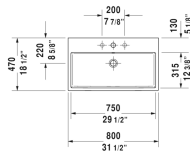

Vero Air Furniture washbasin # 2350800000 / 2350800030 / 2350800060

< 31 1/2" Inch >

Furniture washbasin	Dimension	Weight	Order number
with faucet deck, underside fully glazed, hardware included, wall-mounted, 31 1/2" Inch			
Colors			
00 White			
Variant			
● with overflow	31 1/2" x 18 1/2" Inch	54.5 lb	2350800000
●●● with overflow	31 1/2" x 18 1/2" Inch	54.5 lb	2350800030
☒ with overflow	31 1/2" x 18 1/2" Inch	54.5 lb	2350800060
Infobox			
Washbasin is not ADA compliant in combination with pedestal, siphon cover or metal console			
Sanitary ceramics with the special WonderGliss surface finish will remain clean and attractive-looking for a long time to come. When ordering WonderGliss please add a "1" as eleventh digit to the model number.			
Accessory for ceramics			
Push button drain assembly for washbasins with overflow	2" Inch	0.8 lb	005052
Towel rail square tube 1/2", Chrome, for washbasin # 045480, 235080	29 3/4" Inch	1.4 lb	003038
Design Siphon		3.3 lb	005036
Suitable products			
Metal console height adjustable +2", for washbasin # 045480, 235080,			003066