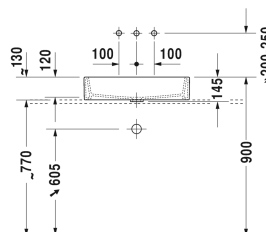

**Vero Air Washbowl # 2351600000**

| &lt; 600 mm &gt; |

Washbowl	Dimension	Weight	Order number
ground, without overflow, without tap platform, fixings included, 600 mm			
<b>Colors</b>			
00 White Alpin			
<b>Variant</b>			
☒	600 x 380 mm	14.100 kilogram	2351600000
Sanitary ceramics with the special WonderGliss surface finish will remain clean and attractive-looking for a long time to come. When ordering WonderGliss please add a "1" as eleventh digit to the model number.			
<b>Accessory</b>			
Slotted waste for washbasins without overflow	50 mm	0.300 kilogram	005024
Design Siphon		1.500 kilogram	005036
<b>Suitable products</b>			
Vanity unit wall-mounted 1 pull-out compartment, countertop including one cut-out, for 1 above counter basin central, 800 x 550 mm	800 x 550 mm		KT6694
Vanity unit wall-mounted 1 pull-out compartment, countertop including one cut-out, for 1 above counter basin central, 1000 x 550 mm	1000 x 550 mm		KT6695
Vanity unit wall-mounted 1 pull-out compartment, countertop including one cut-out, for 1 above counter basin central, 1200 x 550 mm	1200 x 550 mm		KT6696
Vanity unit wall-mounted 2 pull-out compartments, 1 countertop with one cut-out or two cut-outs, for 1 or 2 above counter basins, 1400 x 550 mm	1400 x 550 mm		KT6697 B/L/R
Vanity unit wall-mounted 2 drawers, upper drawer including cut-out for siphon and siphon cover, countertop including one cut-out, for 1 above counter basin central, 800 x 550 mm	800 x 550 mm		KT6654
Vanity unit wall-mounted 2 drawers, upper drawer including cut-out for siphon and siphon cover, countertop including one cut-out, for 1 above counter basin central, 1000 x 550 mm	1000 x 550 mm		KT6655