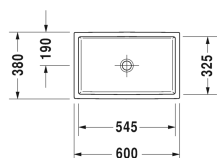

**Vero Air Washbowl # 2351600000**

| &lt; 600 mm &gt; |

Washbowl	Dimension	Weight	Order number
ground, without overflow, without tap platform, fixings included, 600 mm			
<b>Colors</b>			
00 White Alpin			
<b>Variant</b>			
☒	600 x 380 mm	14.100 kilogram	2351600000
Sanitary ceramics with the special WonderGliss surface finish will remain clean and attractive-looking for a long time to come. When ordering WonderGliss please add a "1" as eleventh digit to the model number.			
<b>Accessory</b>			
Slotted waste for washbasins without overflow	50 mm	0.300 kilogram	005024
Design Siphon		1.500 kilogram	005036
<b>Suitable products</b>			
Vanity unit wall-mounted 1 pull-out compartment, countertop including one cut-out, for 1 above counter basin central, 800 x 550 mm	800 x 550 mm		KT6694
Vanity unit wall-mounted 1 pull-out compartment, countertop including one cut-out, for 1 above counter basin central, 1000 x 550 mm	1000 x 550 mm		KT6695
Vanity unit wall-mounted 1 pull-out compartment, countertop including one cut-out, for 1 above counter basin central, 1200 x 550 mm	1200 x 550 mm		KT6696
Vanity unit wall-mounted 2 pull-out compartments, 1 countertop with one cut-out or two cut-outs, for 1 or 2 above counter basins, 1400 x 550 mm	1400 x 550 mm		KT6697 B/L/R
Vanity unit wall-mounted 2 drawers, upper drawer including cut-out for siphon and siphon cover, countertop including one cut-out, for 1 above counter basin central, 800 x 550 mm	800 x 550 mm		KT6654
Vanity unit wall-mounted 2 drawers, upper drawer including cut-out for siphon and siphon cover, countertop including one cut-out, for 1 above counter basin central, 1000 x 550 mm	1000 x 550 mm		KT6655