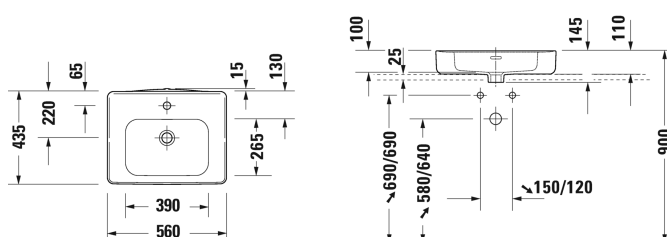

**Soleil by Starck Above counter basin # 2378560027**

| &lt; 560 mm &gt; |

Above counter basin	Dimension	Weight	Order number
ground, with overflow, with tap platform, back plane glazed, fixings included, 560 mm			
<b>Colors</b>			
00 White Alpin			
<b>Variant</b>			
●	560 x 435 mm	13.800 kilogram	2378560027
Sanitary ceramics with the special WonderGliss surface finish will remain clean and attractive-looking for a long time to come. When ordering WonderGliss please add a "1" as eleventh digit to the model number.			
<b>Accessory</b>			
Design Siphon		1.500 kilogram	005036
<b>Suitable products</b>			
Vanity unit wall-mounted 1 pull-out compartment, countertop including one cut-out, for 1 above counter basin central, 800 x 550 mm	800 x 550 mm		KT6694
Vanity unit wall-mounted 1 pull-out compartment, countertop including one cut-out, for 1 above counter basin central, 1000 x 550 mm	1000 x 550 mm		KT6695
Vanity unit wall-mounted 1 pull-out compartment, countertop including one cut-out, for 1 above counter basin central, 1200 x 550 mm	1200 x 550 mm		KT6696
Vanity unit wall-mounted 2 pull-out compartments, 1 countertop with one cut-out or two cut-outs, for 1 or 2 above counter basins, 1400 x 550 mm	1400 x 550 mm		KT6697 L/R/B
Vanity unit wall-mounted 2 drawers, upper drawer including cut-out for siphon and siphon cover, countertop including one cut-out, for 1 above counter basin central, 800 x 550 mm	800 x 550 mm		KT6654
Vanity unit wall-mounted 2 drawers, upper drawer including cut-out for siphon and siphon cover, countertop including one cut-out, for 1 above counter basin central, 1000 x 550 mm	1000 x 550 mm		KT6655