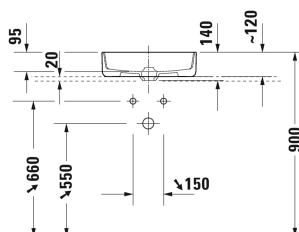

Bento Starck Box Above counter basin # 238046..71 / 238046..71

| < Ø 460 mm > |

Above counter basin	Dimension	Weight	Order number
ground, without overflow, with tap dome, ceramic covered slotted waste included, fixings included, Ø 460 mm			
Colors			
20 HygieneGlaze (an antibacterial ceramic glaze that provides almost indefinite effectiveness) 30 White Satin Matt			
Variant			
●	Ø 460 mm		238046..71
●	Ø 460 mm		238046..71
Accessory			
Design Siphon		1.500 kilogram	005036
Suitable products			
Vanity unit wall-mounted 1 pull-out compartment, countertop including one cut-out, for 1 above counter basin central, 800 x 550 mm	800 x 550 mm		KT6694
Vanity unit wall-mounted 1 pull-out compartment, countertop including one cut-out, for 1 above counter basin central, 1000 x 550 mm	1000 x 550 mm		KT6695
Vanity unit wall-mounted 1 pull-out compartment, countertop including one cut-out, for 1 above counter basin central, 1200 x 550 mm	1200 x 550 mm		KT6696
Vanity unit wall-mounted 2 pull-out compartments, 1 countertop with one cut-out or two cut-outs, for 1 or 2 above counter basins, 1400 x 550 mm	1400 x 550 mm		KT6697 L/R/B
Vanity unit wall-mounted 2 drawers, upper drawer including cut-out for siphon and siphon cover, countertop including one cut-out, for 1 above counter basin central, 800 x 550 mm	800 x 550 mm		KT6654
Vanity unit wall-mounted 2 drawers, upper drawer including cut-out for siphon and siphon cover, countertop including one cut-out, for 1 above counter basin central, 1000 x 550 mm	1000 x 550 mm		KT6655
Vanity unit wall-mounted 2 drawers, upper drawer including cut-out for siphon and siphon cover, countertop including one cut-out, for 1 above counter basin central, 1200 x 550 mm	1200 x 550 mm		KT6656