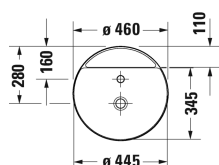

Bento Starck Box Above counter basin # 238046..71 / 238046..71

| < Ø 460 mm > |

Above counter basin	Dimension	Weight	Order number
ground, without overflow, with tap dome, ceramic covered slotted waste included, fixings included, Ø 460 mm			
Colors			
20 HygieneGlaze (an antibacterial ceramic glaze that provides almost indefinite effectiveness) 30 White Satin Matt			
Variant			
●	Ø 460 mm		238046..71
●	Ø 460 mm		238046..71
Accessory			
Design Siphon		1.500 kilogram	005036
Suitable products			
Vanity unit wall-mounted 1 pull-out compartment, countertop including one cut-out, for 1 above counter basin central, 800 x 550 mm	800 x 550 mm		KT6694
Vanity unit wall-mounted 1 pull-out compartment, countertop including one cut-out, for 1 above counter basin central, 1000 x 550 mm	1000 x 550 mm		KT6695
Vanity unit wall-mounted 1 pull-out compartment, countertop including one cut-out, for 1 above counter basin central, 1200 x 550 mm	1200 x 550 mm		KT6696
Vanity unit wall-mounted 2 pull-out compartments, 1 countertop with one cut-out or two cut-outs, for 1 or 2 above counter basins, 1400 x 550 mm	1400 x 550 mm		KT6697 L/R/B
Vanity unit wall-mounted 2 drawers, upper drawer including cut-out for siphon and siphon cover, countertop including one cut-out, for 1 above counter basin central, 800 x 550 mm	800 x 550 mm		KT6654
Vanity unit wall-mounted 2 drawers, upper drawer including cut-out for siphon and siphon cover, countertop including one cut-out, for 1 above counter basin central, 1000 x 550 mm	1000 x 550 mm		KT6655
Vanity unit wall-mounted 2 drawers, upper drawer including cut-out for siphon and siphon cover, countertop including one cut-out, for 1 above counter basin central, 1200 x 550 mm	1200 x 550 mm		KT6656