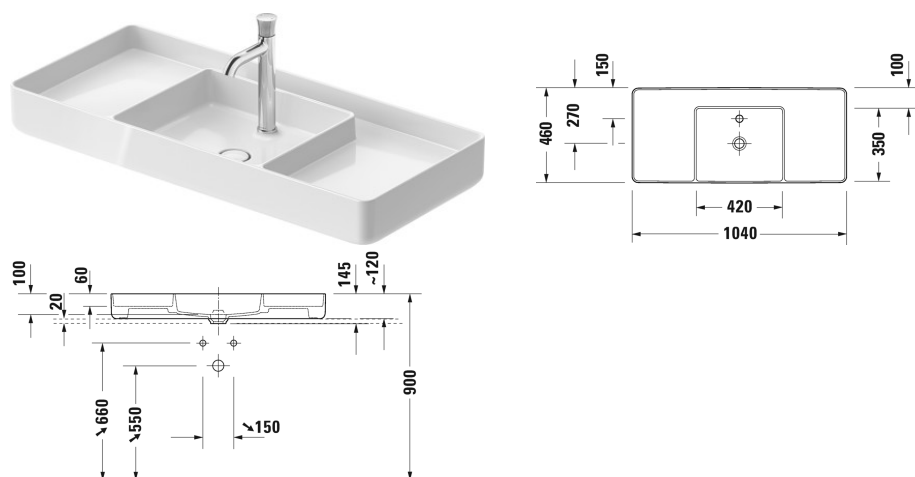

Bento Starck Box Above counter basin # 238110..71 / 238110..71

|< 1040 mm >|

Above counter basin	Dimension	Weight	Order number
ground, without overflow, with tap dome, ceramic covered slotted waste included, fixings included, 1040 mm			
Colors			
20 HygieneGlaze (an antibacterial ceramic glaze that provides almost indefinite effectiveness) 30 White Satin Matt			
Variant			
●	1040 x 460 mm		238110..71
●	1040 x 460 mm		238110..71
Accessory			
Design Siphon		1.500 kilogram	005036
Suitable products			
Vanity unit wall-mounted 1 pull-out compartment, countertop including one cut-out, for 1 above counter basin central, 1200 x 550 mm	1200 x 550 mm		KT6696
Vanity unit wall-mounted 2 drawers, upper drawer including cut-out for siphon and siphon cover, countertop including one cut-out, for 1 above counter basin central, 1200 x 550 mm	1200 x 550 mm		KT6656
Vanity unit for console 1 pull-out compartment, 600 x 548 mm	600 x 548 mm		DS5310
Vanity unit for console 1 pull-out compartment, 700 x 548 mm	700 x 548 mm		DS5311
Vanity unit for console 1 pull-out compartment, 800 x 548 mm	800 x 548 mm		DS5312
Vanity unit for console 1 pull-out compartment, 900 x 548 mm	900 x 548 mm		DS5313
Vanity unit for console 1 pull-out compartment, 1000 x 548 mm	1000 x 548 mm		DS5314