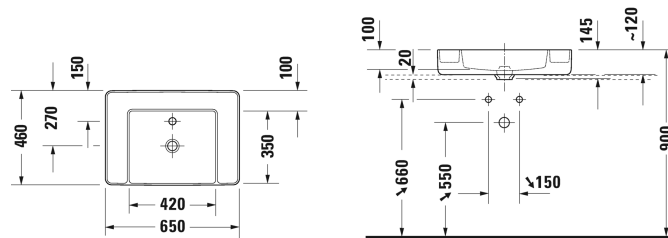

**Bento Starck Box Above counter basin # 238165..71 / 238165..71**

| < 650 mm > |

Above counter basin	Dimension	Weight	Order number
ground, without overflow, with tap dome, ceramic covered slotted waste included, fixings included, 650 mm			
<b>Colors</b>			
20 HygieneGlaze (an antibacterial ceramic glaze that provides almost indefinite effectiveness) 30 White Satin Matt			
<b>Variant</b>			
●	650 x 460 mm		238165..71
●	650 x 460 mm		238165..71
<b>Accessory</b>			
Design Siphon		1.500 kilogram	005036
<b>Suitable products</b>			
Vanity unit wall-mounted 1 pull-out compartment, countertop including one cut-out, for 1 above counter basin central, 800 x 550 mm	800 x 550 mm		KT6694
Vanity unit wall-mounted 1 pull-out compartment, countertop including one cut-out, for 1 above counter basin central, 1000 x 550 mm	1000 x 550 mm		KT6695
Vanity unit wall-mounted 1 pull-out compartment, countertop including one cut-out, for 1 above counter basin central, 1200 x 550 mm	1200 x 550 mm		KT6696
Vanity unit wall-mounted 2 pull-out compartments, 1 countertop with one cut-out or two cut-outs, for 1 or 2 above counter basins, 1400 x 550 mm	1400 x 550 mm		KT6697 L/R/B
Vanity unit wall-mounted 2 drawers, upper drawer including cut-out for siphon and siphon cover, countertop including one cut-out, for 1 above counter basin central, 800 x 550 mm	800 x 550 mm		KT6654
Vanity unit wall-mounted 2 drawers, upper drawer including cut-out for siphon and siphon cover, countertop including one cut-out, for 1 above counter basin central, 1000 x 550 mm	1000 x 550 mm		KT6655
Vanity unit wall-mounted 2 drawers, upper drawer including cut-out for siphon and siphon cover, countertop including one cut-out, for 1 above counter basin central, 1200 x 550 mm	1200 x 550 mm		KT6656