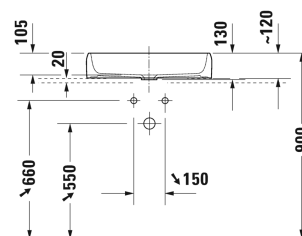

Qatego Washbowl # 238360..79 / 238360..79

| < 600 mm > |

Washbowl	Dimension	Weight	Order number
ground, without overflow, without tap platform, fixings included, 600 mm			
Colors			
00 White Alpin 20 HygieneGlaze (an antibacterial ceramic glaze that provides almost indefinite effectiveness)			
Variant			
☒	600 x 400 mm	12.400 kilogram	238360..79
☒	600 x 400 mm	12.400 kilogram	238360..79
Accessory			
Slotted waste for washbasins without overflow	50 mm	0.300 kilogram	005024
Suitable products			
Console 1 console with one cut-out, Width min. see ordering information, Width max 2000 mm, price per section of 100 mm, 550 mm basic price till 800 mm, 550 mm			DS828C
Console 1 console with two cut-outs, Width min. see ordering information, Width max 2000 mm, price per section of 100 mm, 550 mm basic price till 800 mm, 550 mm			DS829C
Vanity unit wall-mounted 1 drawer, 1 pull-out compartment, upper drawer including cut-out for siphon and siphon cover, 1 console with one cut-out, 800 x 550 mm	800 x 550 mm		QA4730
Vanity unit wall-mounted 1 drawer, 1 pull-out compartment, upper drawer including cut-out for siphon and siphon cover, 1 console with one cut-out, 1000 x 550 mm	1000 x 550 mm		QA4731
Vanity unit wall-mounted 1 drawer, 1 pull-out compartment, upper drawer including cut-out for siphon and siphon cover, 1 console with one cut-out, 1200 x 550 mm	1200 x 550 mm		QA4732
Vanity unit wall-mounted 2 drawers, 2 pull-out compartments, 1 console with one cut-out, 1400 x 550 mm	1400 x 550 mm		QA4765
Vanity unit wall-mounted 2 drawers, 2 pull-out compartments, 1 console with one cut-out, 1400 x 550 mm	1400 x 550 mm		QA4766