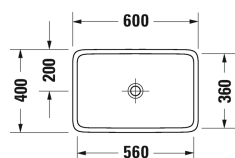

Qatego Washbowl # 238360..79 / 238360..79

| < 600 mm > |

Washbowl	Dimension	Weight	Order number
ground, without overflow, without tap platform, fixings included, 600 mm			
Colors			
00 White Alpin 20 HygieneGlaze (an antibacterial ceramic glaze that provides almost indefinite effectiveness)			
Variant			
☒	600 x 400 mm	12.400 kilogram	238360..79
☒	600 x 400 mm	12.400 kilogram	238360..79
Accessory			
Slotted waste for washbasins without overflow	50 mm	0.300 kilogram	005024
Suitable products			
Console 1 console with one cut-out, Width min. see ordering information, Width max 2000 mm, price per section of 100 mm, 550 mm basic price till 800 mm, 550 mm			DS828C
Console 1 console with two cut-outs, Width min. see ordering information, Width max 2000 mm, price per section of 100 mm, 550 mm basic price till 800 mm, 550 mm			DS829C
Vanity unit wall-mounted 1 drawer, 1 pull-out compartment, upper drawer including cut-out for siphon and siphon cover, 1 console with one cut-out, 800 x 550 mm	800 x 550 mm		QA4730
Vanity unit wall-mounted 1 drawer, 1 pull-out compartment, upper drawer including cut-out for siphon and siphon cover, 1 console with one cut-out, 1000 x 550 mm	1000 x 550 mm		QA4731
Vanity unit wall-mounted 1 drawer, 1 pull-out compartment, upper drawer including cut-out for siphon and siphon cover, 1 console with one cut-out, 1200 x 550 mm	1200 x 550 mm		QA4732
Vanity unit wall-mounted 2 drawers, 2 pull-out compartments, 1 console with one cut-out, 1400 x 550 mm	1400 x 550 mm		QA4765
Vanity unit wall-mounted 2 drawers, 2 pull-out compartments, 1 console with one cut-out, 1400 x 550 mm	1400 x 550 mm		QA4766