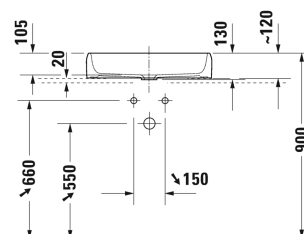

**Qatego Washbowl # 238460..79 / 238460..79**

|&lt; 600 mm &gt;|

Washbowl	Dimension	Weight	Order number
ground, without overflow, without tap platform, fixings included, 600 mm			
<b>Colors</b>			
00 White Alpin 20 HygieneGlaze (an antibacterial ceramic glaze that provides almost indefinite effectiveness)			
<b>Variant</b>			
☒	600 x 400 mm	12.400 kilogram	238460..79
●	600 x 400 mm	12.400 kilogram	238460..79
<b>Accessory</b>			
Slotted waste for washbasins without overflow	50 mm	0.300 kilogram	005024
<b>Suitable products</b>			
Console 1 console with one cut-out, Width min. see ordering information, Width max 2000 mm, price per section of 100 mm, 550 mm basic price till 800 mm, 550 mm			DS828C
Console 1 console with two cut-outs, Width min. see ordering information, Width max 2000 mm, price per section of 100 mm, 550 mm basic price till 800 mm, 550 mm			DS829C
Vanity unit wall-mounted 1 drawer, 1 pull-out compartment, upper drawer including cut-out for siphon and siphon cover, 1 console with one cut-out, 800 x 550 mm	800 x 550 mm		QA4730
Vanity unit wall-mounted 1 drawer, 1 pull-out compartment, upper drawer including cut-out for siphon and siphon cover, 1 console with one cut-out, 1000 x 550 mm	1000 x 550 mm		QA4731
Vanity unit wall-mounted 1 drawer, 1 pull-out compartment, upper drawer including cut-out for siphon and siphon cover, 1 console with one cut-out, 1200 x 550 mm	1200 x 550 mm		QA4732
Vanity unit wall-mounted 2 drawers, 2 pull-out compartments, 1 console with one cut-out, 1400 x 550 mm	1400 x 550 mm		QA4765
Vanity unit wall-mounted 2 drawers, 2 pull-out compartments, 1 console with one cut-out, 1400 x 550 mm	1400 x 550 mm		QA4766