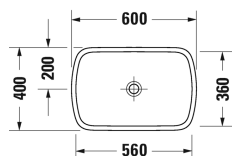

**Qatego Washbowl # 238460..79 / 238460..79**

|&lt; 600 mm &gt;|

Washbowl	Dimension	Weight	Order number
ground, without overflow, without tap platform, fixings included, 600 mm			
<b>Colors</b>			
00 White Alpin 20 HygieneGlaze (an antibacterial ceramic glaze that provides almost indefinite effectiveness)			
<b>Variant</b>			
☒	600 x 400 mm	12.400 kilogram	238460..79
●	600 x 400 mm	12.400 kilogram	238460..79
<b>Accessory</b>			
Slotted waste for washbasins without overflow	50 mm	0.300 kilogram	005024
<b>Suitable products</b>			
Console 1 console with one cut-out, Width min. see ordering information, Width max 2000 mm, price per section of 100 mm, 550 mm basic price till 800 mm, 550 mm			DS828C
Console 1 console with two cut-outs, Width min. see ordering information, Width max 2000 mm, price per section of 100 mm, 550 mm basic price till 800 mm, 550 mm			DS829C
Vanity unit wall-mounted 1 drawer, 1 pull-out compartment, upper drawer including cut-out for siphon and siphon cover, 1 console with one cut-out, 800 x 550 mm	800 x 550 mm		QA4730
Vanity unit wall-mounted 1 drawer, 1 pull-out compartment, upper drawer including cut-out for siphon and siphon cover, 1 console with one cut-out, 1000 x 550 mm	1000 x 550 mm		QA4731
Vanity unit wall-mounted 1 drawer, 1 pull-out compartment, upper drawer including cut-out for siphon and siphon cover, 1 console with one cut-out, 1200 x 550 mm	1200 x 550 mm		QA4732
Vanity unit wall-mounted 2 drawers, 2 pull-out compartments, 1 console with one cut-out, 1400 x 550 mm	1400 x 550 mm		QA4765
Vanity unit wall-mounted 2 drawers, 2 pull-out compartments, 1 console with one cut-out, 1400 x 550 mm	1400 x 550 mm		QA4766